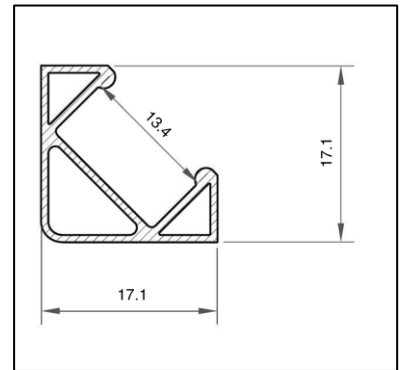

### Linea 45° Angled Profile

Ref: CBXL-P45-XX

Finish: Silver / Black / White

Diffuser: Clear / Opal

Tape Fit: 8mm, 10mm, 12mm

Compatible Linea tapes: ALL