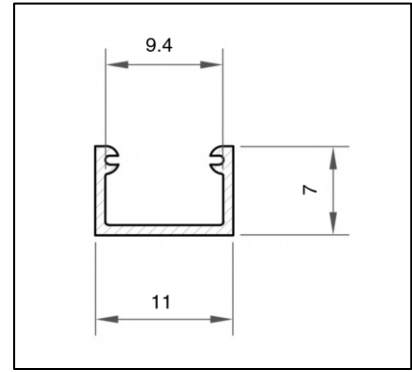

Linea Profiles

Project Ref _____

Item Ref _____

Linea Micro Profile

Ref: CBXL-MP-XX-XX

Finish: Silver / Black / White

Diffuser: Clear / Opal

Tape Fit: 8mm

Compatible Linea tapes: CBXL-LD

Supplied with end caps and fixing clips