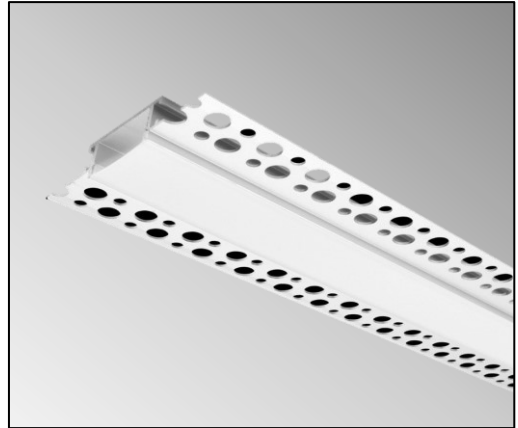

### Linea Micro Profile

Ref: CBXL-MP-XX-XX

Finish: Silver / Black / White

Diffuser: Clear / Opal

Tape Fit: 8mm

Compatible Linea tapes: CBXL-LD

Supplied with end caps and fixing clips

### Linea Flat Profile

Ref: CBXL-FP-XX-XX

Finish: Silver / Black / White

Diffuser: Clear / Opal

Tape Fit: 8mm, 10mm, 12mm

Compatible Linea tapes: ALL

Supplied with end caps & fixing clips

### Linea Trimless Profile

Ref: CBXL-TP

Plaster-in Trimless Profile

Finish: Silver

Diffuser: Opal

Tape Fit: 8mm, 10mm, 12mm

Compatible Linea tapes: ALL

Linea Profile / Tape Compatibility				CBXL-MP	CBXL-FP	CBXL-AP	CBXL-TP
				Micro Profile 8mm	Flat Profile 13.4mm	Angled Profile 13.4mm	Trimless Profile 20.7mm
CBXL-LD	Linea Low Density	IP20	8mm				
		IP65	10mm				
CBXL-HD	Linea High Density	IP20	10mm				
		IP65	12mm				
CBXL-D2W	Linea Dim to Warm	IP20	10mm				
		IP65	12mm				
CBXL-TW	Linea Tuneable White	IP20	10mm				
		IP65	12mm				
CBXL-RGB	Linea RGB	IP20	10mm				
		IP65	12mm				
CBXL-RGBW	Linea RGBW	IP20	N/A				
		IP65	12mm				