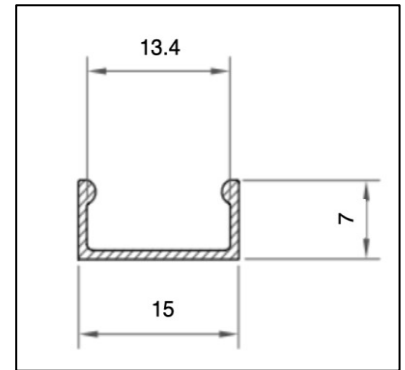

### Linea 45° Angled Profile

Ref: CBXL-P45-XX

Finish: Silver / Black / White

Diffuser: Clear / Opal

Tape Fit: 8mm, 10mm, 12mm

Compatible Linea tapes: ALL