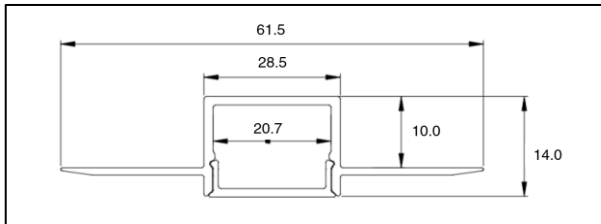

### Linea Trimless Profile

Ref: CBXL-TP

Plaster-in Trimless Profile

Finish: Silver

Diffuser: Opal

Tape Fit: 8mm, 10mm, 12mm

Compatible Linea tapes: ALL

Linea Profile / Tape Compatibility				CBXL-MP	CBXL-FP	CBXL-AP	CBXL-TP
				Micro Profile 8mm	Flat Profile 13.4mm	Angled Profile 13.4mm	Trimless Profile 20.7mm
CBXL-LD	Linea Low Density	IP20	8mm				
		IP65	10mm				
CBXL-HD	Linea High Density	IP20	10mm				
		IP65	12mm				
CBXL-D2W	Linea Dim to Warm	IP20	10mm				
		IP65	12mm				
CBXL-TW	Linea Tuneable White	IP20	10mm				
		IP65	12mm				
CBXL-RGB	Linea RGB	IP20	10mm				
		IP65	12mm				
CBXL-RGBW	Linea RGBW	IP20	N/A				
		IP65	12mm				