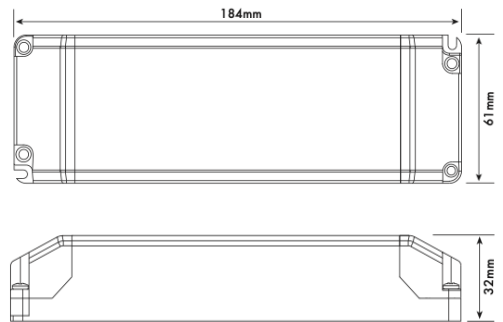

50w

Power	CBXL-MDD25 50w (Max Load)
Minimum Load	5w (10%)
Drive Current	2.08A
Output Voltage	24v (Constant Voltage)
Power factor	0.95
Lifetime	50,000hrs @ TC Max 70°
Standards	EN60598, EN61547, ENV55024, EN61347-2-13, EN61000-4-2, 3, 4, 6, 8, 11, EN61000-3-2, EN61000-3-3

Ambient Temp Range -20° - +50°