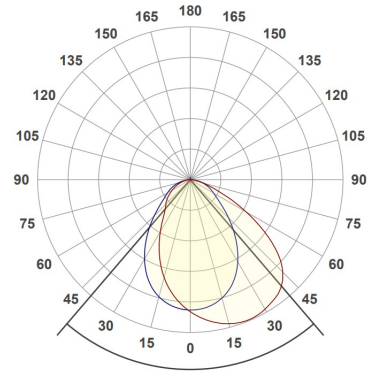

GTW Ghost Trimless Wallwash

75x91mm Fixed Architectural Downlight

AC7

Luminaire Spacing

Distance from wall	0.6m	0.9m	1.2m
Suggested spacing	1.2m	1.5m	1.8m
Distance from ceiling			
0.5m	300lx	120lx	47lx
1.0m	131lx	122lx	120lx
1.5m	62lx	64lx	90lx
2.0m	38lx	47lx	42lx
2.5m	21lx	27lx	31lx
3.0m	16lx	20lx	22.5lx

Polar Curve