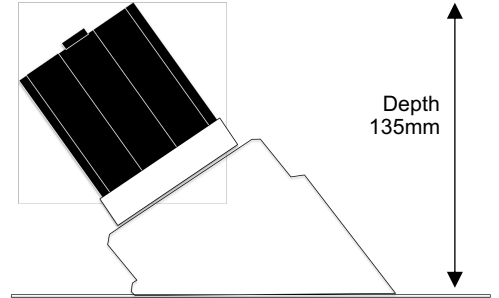

Project Ref:

COLOURBOX.STUDIO

Item Ref:

GTW Ghost Trimless Wallwash

75x91mm Fixed Architectural Downlight

AC7

Cut Out: 95x120mm
Outer Diameter: Ø75x91mm

Luminaire Details

NB: To check current dimming compatibility contact us at info@colourbox.studio.

Dimensions

Cut Out	95x120mm
Visible Diameter	Ø75x91mm
Skim Plate Width	145mm
Skim Plate Length	165mm
Clearance	10mm above 50mm from edge of cut out