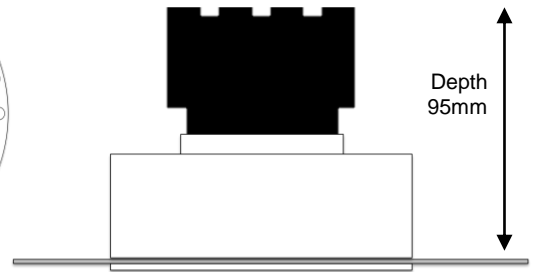

# GTR Ghost Trimless Recess

75mm Fixed Architectural Downlight

Spectrum

Cut Out: Ø95mm  
Outer Diameter: Ø75mm

## Dimensions

Cut Out	Ø95mm
Visible Diameter	Ø75mm
Skim Plate Diameter	Ø145mm
Hole Saw	Starrett FCH0334
Clearance	10mm above 50mm from edge of cut out