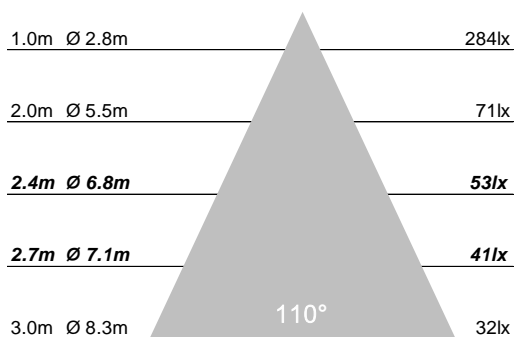

GTR Ghost Trimless Recess

75mm Fixed Architectural Downlight

AC7

Beam Diagrams