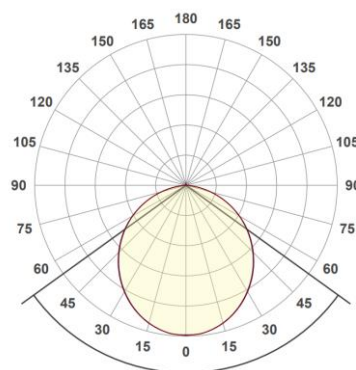

GTR Ghost Trimless Recess

75mm Fixed Architectural Downlight

AC7

Beam Diagrams

Polar Curve

Fire Rating Accessory

F Fire Collar IDR5035
 Manufacturer Envirograf
 Technology Intumescent 60mins
 Installation Factory fitted. Can be retro-fitted.