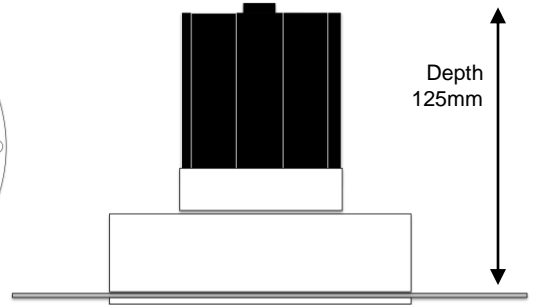

Project Ref:

Item Ref:

GTR Ghost Trimless Recess

75mm Fixed Architectural Downlight

AC7

Cut Out: $\varnothing 95\text{mm}$
Outer Diameter: $\varnothing 75\text{mm}$

Depth
125mm

Luminaire Details