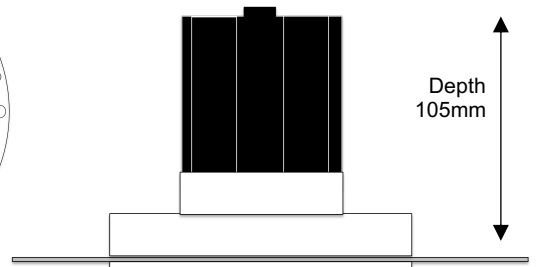

Project Ref:

Item Ref:

GTF Ghost Trimless Flush

75mm Fixed Architectural Downlight

AC7

Cut Out: Ø95mm
Outer Diameter: Ø75mm

Depth
105mm

Luminaire Details

Type	Fixed Architectural Downlight
Light Source	AC7 LED light engine with integral mains dim driver
IP Rating	IP54 (Bathroom Zones 1&2)
Fire Rating	Optional with Envirograf accessory see page 2
Warranty	Five Years
Construction	Machined aluminium
Bezel Finish	White RAL9010 fine texture
Bezel Options	Black, Bronze, Copper RAL finish to order

NB: To check current dimming compatibility contact us at info@colourbox.studio.

Dimensions

Cut Out	Ø95mm
Visible Diameter	Ø75mm
Skim Plate Diameter	Ø145mm
Hole Saw	Starrett FCH0334
Clearance	10mm above 50mm from edge of cut out