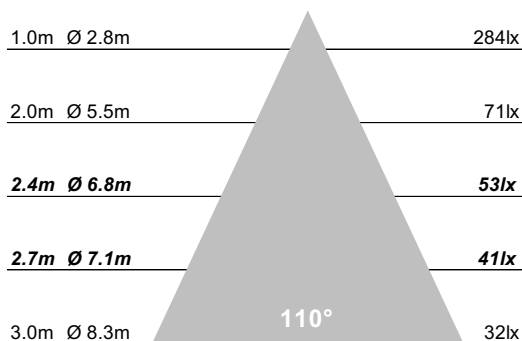

GTF Ghost Trimless Flush

75mm Fixed Architectural Downlight

AC7

Beam Diagrams