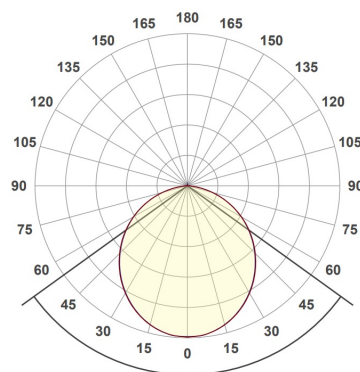

NB: To check current dimming compatibility contact us at info@colourbox.studio.

Dimensions

Cut Out	Ø95mm
Visible Diameter	Ø75mm
Skim Plate Diameter	Ø145mm
Hole Saw	Starrett FCH0334
Clearance	10mm above 50mm from edge of cut out

GTF Ghost Trimless Flush

75mm Fixed Architectural Downlight

AC7

Beam Diagrams

Polar Curve

Fire Rating Accessory

F Fire Collar IDR5035
 Manufacturer Envirograf
 Technology Intumescent 60mins
 Installation Factory fitted. Can be retro-fitted.