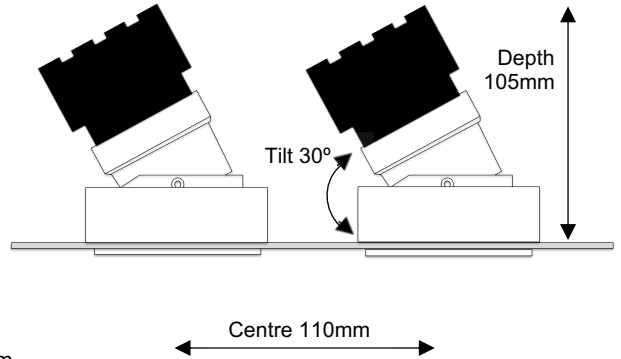

# DTT2 Delta TrimlessTilt Twin

2x75mm Adjustable Architectural Downlight

Spectrum

Cut Out: Ø2x95mm  
Visible Diameter: Ø2x75mm

## Dimensions

Cut Out	Ø2x95mm
Visible Diameter	Ø2x75mm
Skim Plate Width	145mm
Skim Plate Length	255mm
Hole Saw	Starrett FCH0334
Clearance	10mm above 50mm from edge of cut out