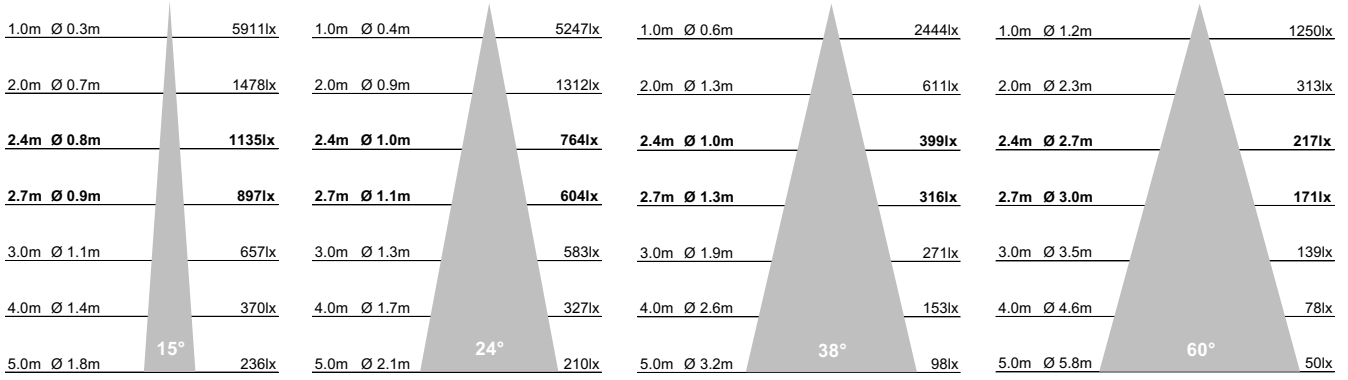

## Dimensions

Cut Out	Ø2x95mm
Visible Diameter	Ø2x75mm
Skim Plate Width	145mm
Skim Plate Length	255mm
Hole Saw	Starrett FCH0334
Clearance	10mm above 50mm from edge of cut out

## Beam Diagrams