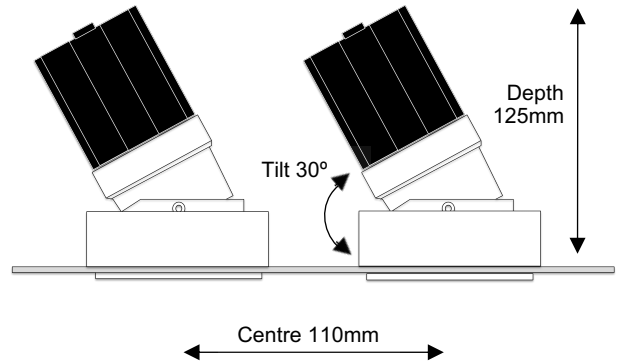

# DTT2 Delta Trimless Tilt Twin

2x75mm Adjustable Architectural Downlight

AC7

Cut Out: Ø2x95mm  
Visible Diameter: Ø2x75mm

## Dimensions

Cut Out	Ø2x95mm
Visible Diameter	Ø2x75mm
Skim Plate Width	145mm
Skim Plate Length	255mm
Hole Saw	Starrett FCH0334
Clearance	10mm above 50mm from edge of cut out