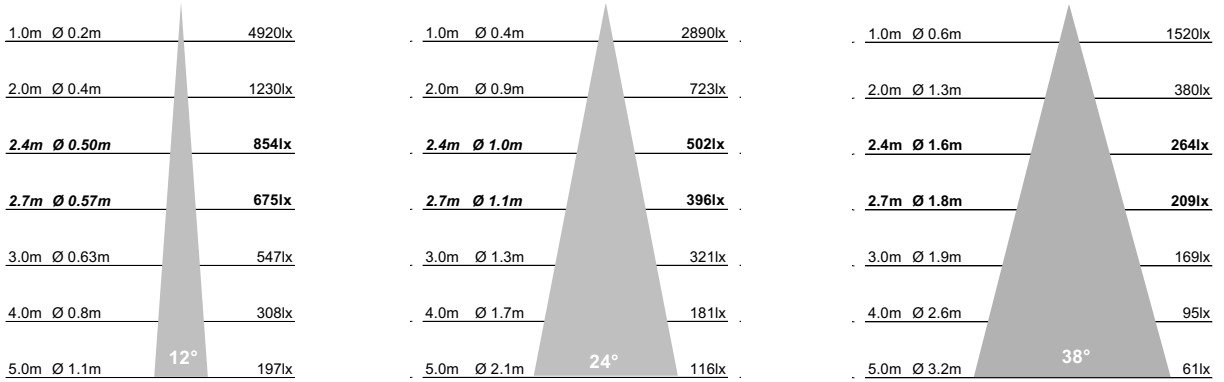

DTT2 Delta Trimless Tilt Twin

2x75mm Adjustable Architectural Downlight

AC7

Beam Diagrams

Fire Rating Accessory

F Fire Collar IDR53117
Manufacturer Envirograf
Technology Intumescent 60mins
Installation Factory fitted. Can be retro-fitted.

Optical Accessories

HCL Honeycomb Louvre
BSL Beam Softening Lens
OSL Opal Spreader Lens
CWF Colour Warming Filter