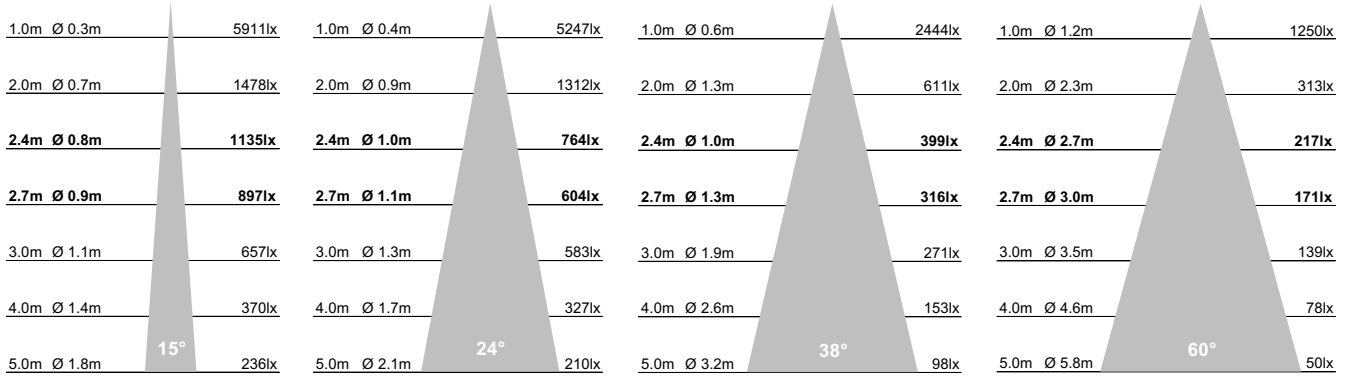

DTT Delta Trimless Tilt

75mm Adjustable Architectural Downlight

Spectrum

Beam Diagrams

Fire Rating Accessory

F Fire Collar IDR53117
Manufacturer Envirograf
Technology Intumescent 60mins
Installation Factory fitted. Can be retro-fitted.