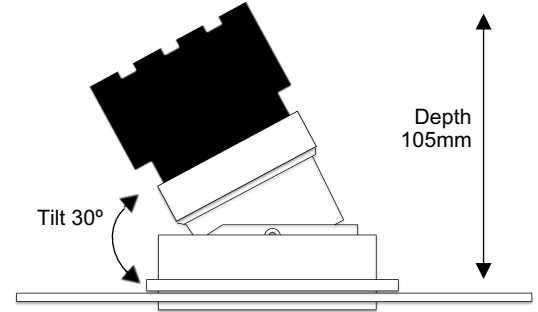

# DTT Delta Trimless Tilt

75mm Adjustable Architectural Downlight

Spectrum

Cut Out: Ø95mm  
Visible Diameter: Ø75mm

## Dimensions

Cut Out	Ø95mm
Visible Diameter	Ø75mm
Skim Plate Diameter	Ø145mm
Hole Saw	Starrett FCH0334
Clearance	10mm above 50mm from edge of cut out