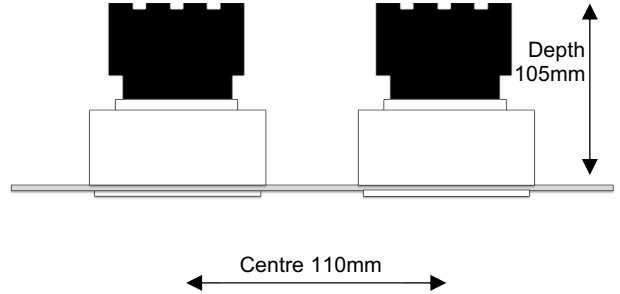

Project Ref:

Item Ref:

DTF2 Delta Trimless Fixed Twin

2x75mm Fixed Architectural Downlight

Spectrum

Cut Out: Ø2x95mm
Visible Diameter: Ø2x75mm

Luminaire Details

Type	Twin Fixed Architectural Downlight
Light Source	Spectrum Pure LED Light Engine Spectrum Ambient LED Light Engine
IP Rating	IP54 (Bathroom Zones 1&2)
Fire Rating	Optional with Envirograf accessory see page 2
Warranty	Five Years
Class	SELV Class III
Construction	Machined steel and aluminium
Bezel Finish	White RAL9010 fine texture
Bezel Options	Black, Bronze, Copper RAL finish to order
Baffle Finish	Black RAL9005
Baffle Options	White RAL9010, Bronze, Copper RAL finish to order

Dimensions

Cut Out	Ø2x95mm
Visible Diameter	Ø2x75mm
Skim Plate Width	145mm
Skim Plate Length	255mm
Hole Saw	Starrett FCH0334
Clearance	10mm above 50mm from edge of cut out

Installation Notes

Do NOT cover with insulation.
Plaster-in installation.
Please ensure installer is familiar with this method.