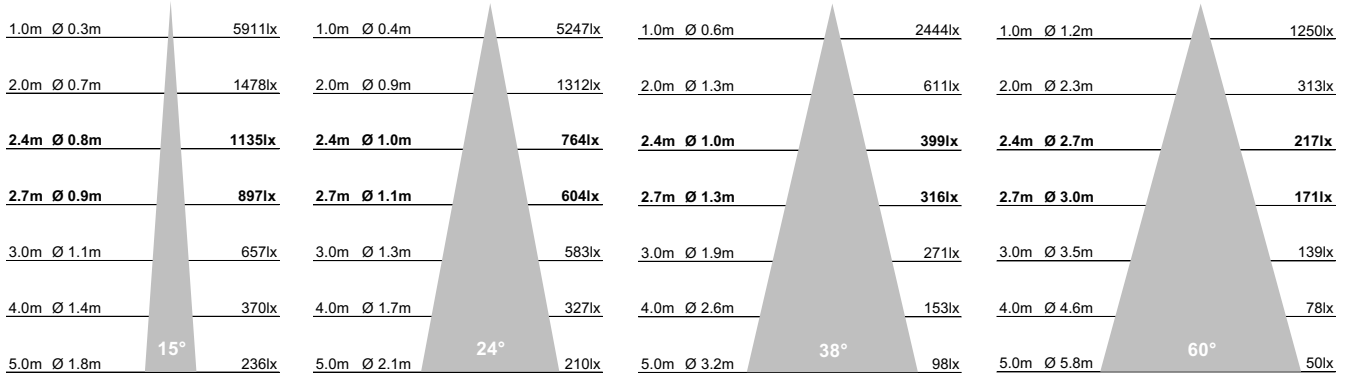

DTF2 Delta Trimless Fixed Twin

2x75mm Fixed Architectural Downlight

Spectrum

Beam Diagrams

Fire Rating Accessory

F Fire Collar IDR53117
Manufacturer Envirograf
Technology Intumescent 60mins
Installation Factory fitted. Can be retro-fitted.

Optical Accessories

HCL Honeycomb Louvre
BSL Beam Softening Lens
OSL Opal Spreader Lens
CWF Colour Warming Filter