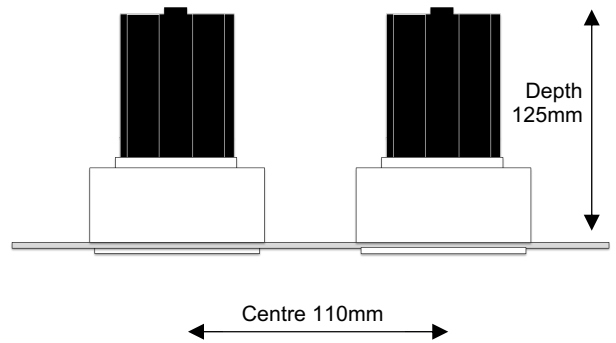

Project Ref:

COLOURBOX.STUDIO

Item Ref:

DTF2 Delta Trimless Fixed Twin

2x75mm Fixed Architectural Downlight

AC7

Cut Out: Ø2x95mm
Visible Diameter: Ø2x75mm

Luminaire Details

Type	Twin Fixed Architectural Downlight
Light Source	AC7 LED light engine with integral mains dim driver
IP Rating	IP54 (Bathroom Zones 1&2)
Fire Rating	Optional with Envirograf accessory see page 2
Warranty	Five Years
Construction	Machined steel and aluminium
Bezel Finish	White RAL9010 fine texture
Bezel Options	Black, Bronze, Copper RAL finish to order
Baffle Finish	Black RAL9005
Baffle Options	White RAL9010, Bronze, Copper RAL finish to order

Dimensions

Cut Out	Ø2x95mm
Visible Diameter	Ø2x75mm
Skim Plate Width	145mm
Skim Plate Length	255mm
Hole Saw	Starrett FCH0334
Clearance	10mm above 50mm from edge of cut out

Installation Notes

Do NOT cover with insulation.
Plaster-in installation.
Please ensure installer is familiar with this method.