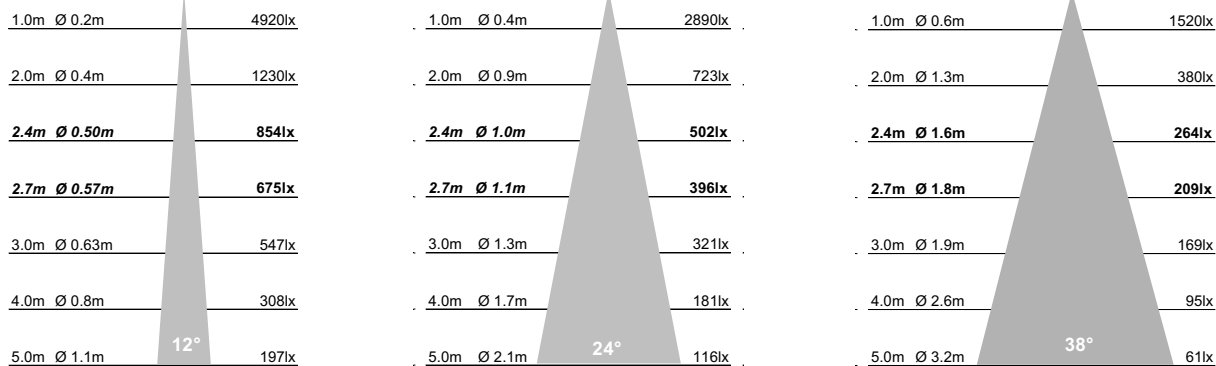

DTF2 Delta Trimless Fixed Twin

2x75mm Fixed Architectural Downlight

AC7

Beam Diagrams

Fire Rating Accessory

F Fire Collar IDR5035
Manufacturer Envirograf
Technology Intumescent 60mins
Installation Factory fitted. Can be retro-fitted.

Optical Accessories

HCL Honeycomb Louvre
BSL Beam Softening Lens
OSL Opal Spreader Lens
CWF Colour Warming Filter