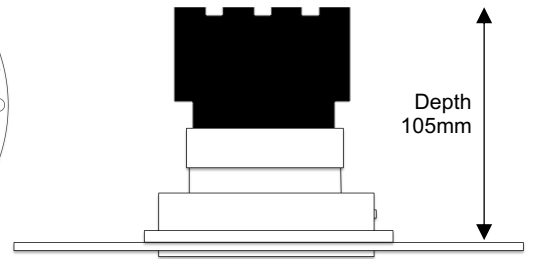

## Spectrum

Cut Out: Ø95mm  
Visible Diameter: Ø75mm

### Dimensions

Cut Out	Ø95mm
Visible Diameter	Ø75mm
Skim Plate Diameter	Ø145mm
Hole Saw	Starrett FCH0334
Clearance	10mm above 50mm from edge of cut out