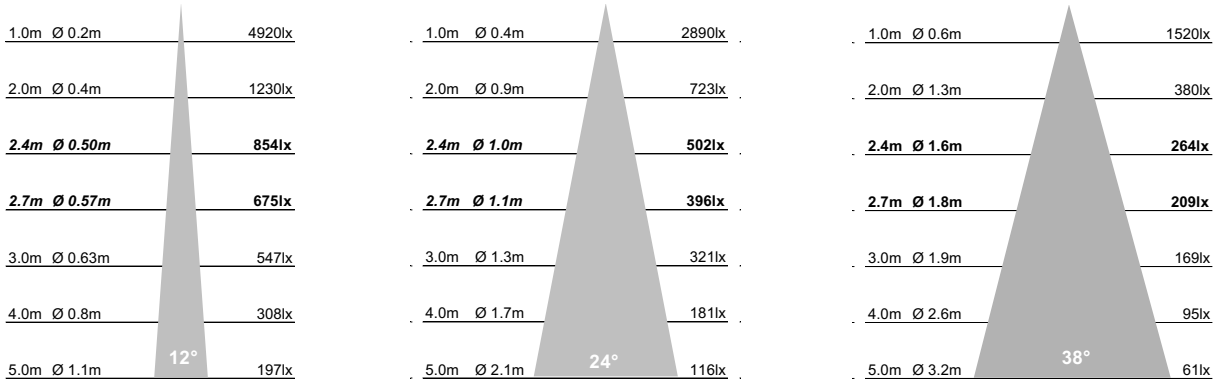

DTF Delta Trimless Fixed

75mm Fixed Architectural Downlight

AC7

Beam Diagrams

Fire Rating Accessory

F Fire Collar IDR5035
Manufacturer Envirograf
Technology Intumescent 60mins
Installation Factory fitted. Can be retro-fitted.