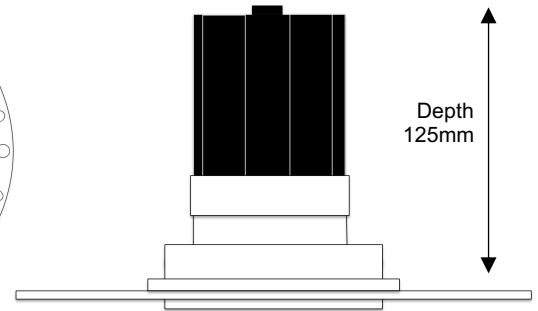

Project Ref:

Item Ref:

DTF Delta Trimless Fixed

75mm Fixed Architectural Downlight

AC7

Cut Out: Ø95mm
Visible Diameter: Ø75mm

Luminaire Details

Type	Fixed Architectural Downlight
Light Source	AC7 LED light engine with integral mains dim driver
IP Rating	IP54 (Bathroom Zones 1&2)
Fire Rating	Optional with Envirograf accessory see page 2
Warranty	Five Years
Construction	Machined aluminium
Bezel Finish	White RAL9010 fine texture
Bezel Options	Black, Bronze, Copper RAL finish to order
Baffle Finish	Black RAL9005
Baffle Options	White RAL9010, Bronze, Copper RAL finish to order

NB: To check current dimming compatibility contact us at info@colourbox.studio.

Dimensions

Cut Out	Ø95mm
Visible Diameter	Ø75mm
Skim Plate Diameter	Ø145mm
Hole Saw	Starrett FCH0334
Clearance	10mm above 50mm from edge of cut out