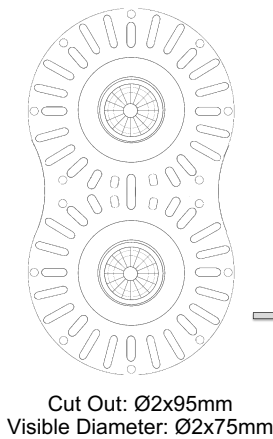

Project Ref:

COLOURBOX.STUDIO

Item Ref:

DTB2 Delta Trimless Base Twin

2x75mm Fixed Architectural Downlight

AC7

Luminaire Details

Type	Twin Fixed Architectural Downlight
Light Source	AC7 LED light engine with integral mains dim driver
IP Rating	IP54 (Bathroom Zones 1&2)
Fire Rating	Optional with Envirograf accessory see page 2
Warranty	Five Years
Construction	Machined steel and aluminium
Bezel Finish	White RAL9010 fine texture
Bezel Options	Black, Bronze, Copper RAL finish to order

NB: To check current dimming compatibility contact us at info@colourbox.studio

Dimensions

Cut Out	Ø2x95mm
Visible Diameter	Ø2x75mm
Skim Plate Width	145mm
Skim Plate Length	255mm
Hole Saw	Starrett FCH0334
Clearance	10mm above 50mm from edge of cut out