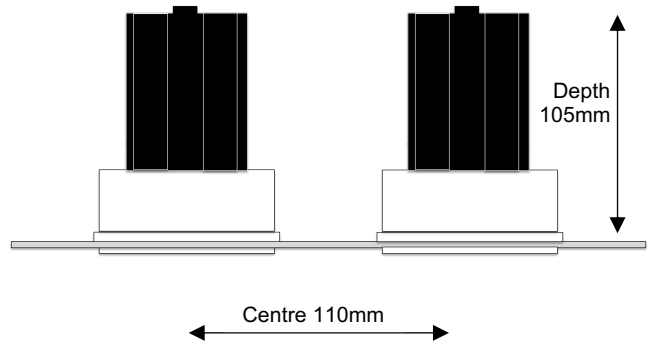

Project Ref:

COLOURBOX.STUDIO

Item Ref:

DTB2 Delta Trimless Base Twin

2x75mm Fixed Architectural Downlight

AC7

Luminaire Details

Type	Twin Fixed Architectural Downlight
Light Source	AC7 LED light engine with integral mains dim driver
IP Rating	IP54 (Bathroom Zones 1&2)
Fire Rating	Optional with Envirograf accessory see page 2
Warranty	Five Years
Construction	Machined steel and aluminium
Bezel Finish	White RAL9010 fine texture
Bezel Options	Black, Bronze, Copper RAL finish to order

NB: To check current dimming compatibility contact us at info@colourbox.studio

Dimensions

Cut Out	Ø2x95mm
Visible Diameter	Ø2x75mm
Skim Plate Width	145mm
Skim Plate Length	255mm
Hole Saw	Starrett FCH0334
Clearance	10mm above 50mm from edge of cut out