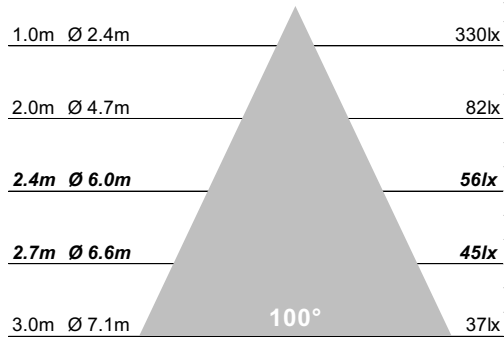

DTB2 Delta Trimless Base Twin

2x75mm Fixed Architectural Downlight

AC7

Beam Diagrams