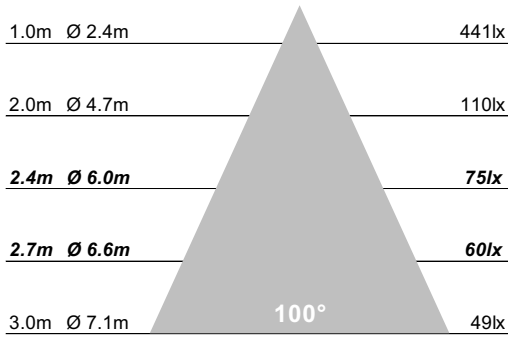

DTB Delta Trimless Base

75mm Fixed Architectural Downlight

Spectrum

Beam Diagrams