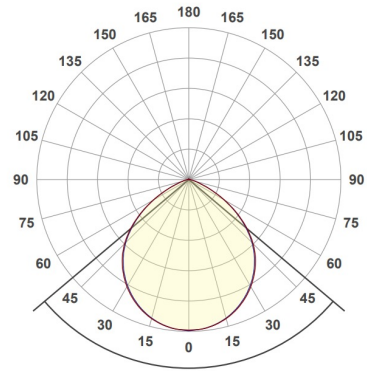

Polar Curve