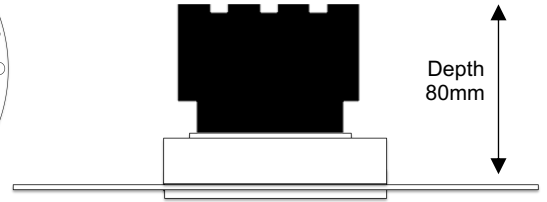

Project Ref:

Item Ref:

DTB Delta Trimless Base

75mm Fixed Architectural Downlight

Spectrum

Cut Out: Ø95mm
Outer Diameter: Ø75mm

Depth
80mm

Luminaire Details

Dimensions

Cut Out	Ø95mm
Visible Diameter	Ø75mm
Skim Plate Diameter	Ø145mm
Hole Saw	Starrett FCH0334
Clearance	10mm above 50mm from edge of cut out

Installation Notes

Do NOT cover with insulation.
Plaster-in installation.
Please ensure installer is familiar with this method.