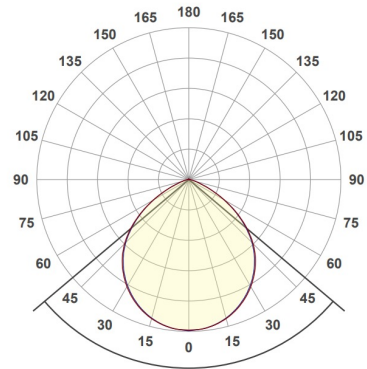

## Dimensions

Cut Out	Ø95mm
Visible Diameter	Ø75mm
Skim Plate Diameter	Ø145mm
Hole Saw	Starrett FCH0334
Clearance	10mm above 50mm from edge of cut out

## Beam Diagrams

## Polar Curve