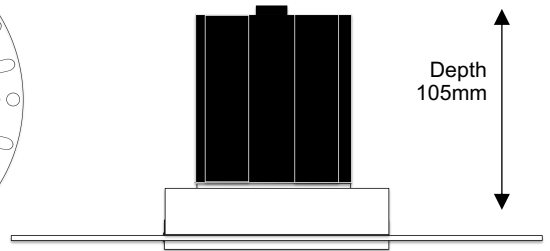

# DTB Delta Trimless Base

75mm Fixed Architectural Downlight

AC7

Cut Out: Ø95mm  
Outer Diameter: Ø75mm

Depth  
105mm

## Dimensions

Cut Out	Ø95mm
Visible Diameter	Ø75mm
Skim Plate Diameter	Ø145mm
Hole Saw	Starrett FCH0334
Clearance	10mm above 50mm from edge of cut out