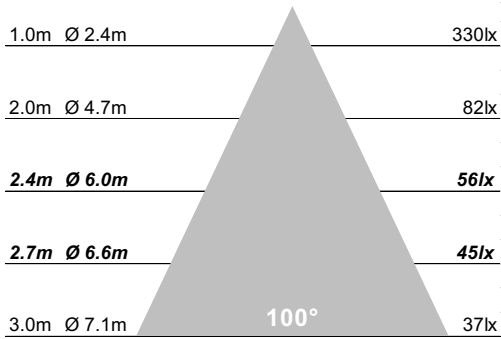

## Dimensions

Cut Out	Ø95mm
Visible Diameter	Ø75mm
Skim Plate Diameter	Ø145mm
Hole Saw	Starrett FCH0334
Clearance	10mm above 50mm from edge of cut out

## Polar Curve