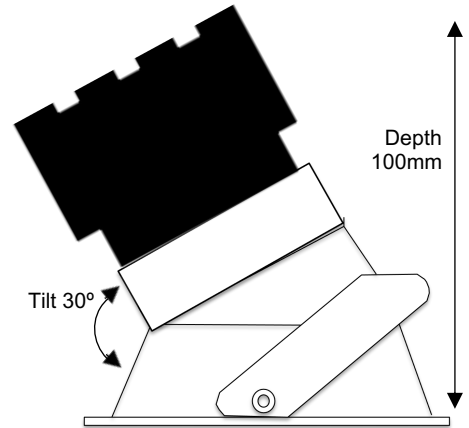

Project Ref:

Item Ref:

DRT Delta Recess Tilt

77mm Adjustable Architectural Downlight

Spectrum

Cut Out: Ø73mm
Outer Diameter: Ø77mm

Luminaire Details

Type	Adjustable Architectural Downlight
Light Source	Spectrum Pure LED Light Engine Spectrum Ambient LED Light Engine
IP Rating	IP54 (Bathroom Zones 1&2)
Fire Rating	Optional with Envirograf accessory see page 2
Warranty	Five Years
Class	SELV Class III
Construction	Machined aluminium
Bezel Finish	White RAL9010 fine texture
Bezel Options	Black, Bronze, Copper RAL finish to order
Baffle Finish	Black RAL9005
Baffle Options	White RAL9010, Bronze, Copper RAL finish to order

Dimensions

Outer Diameter	Ø77mm
Cut Out	Ø73mm
Hole Saw	Starrett FCH0278
Clearance	10mm above 50mm from edge of cut out

Installation Notes

Do NOT cover with insulation.
Suitable for plasterboard ceilings.