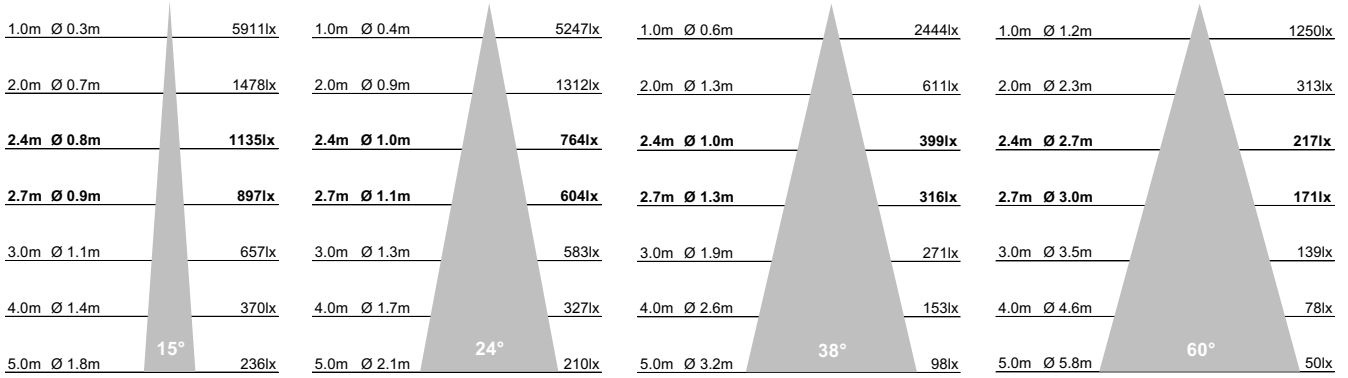

DRT Delta Recess Tilt

77mm Adjustable Architectural Downlight

Spectrum

Beam Diagrams

Fire Rating Accessory

F Fire Collar IDR53117
Manufacturer Envirograf
Technology Intumescent 60mins
Installation Factory fitted. Can be retro-fitted.