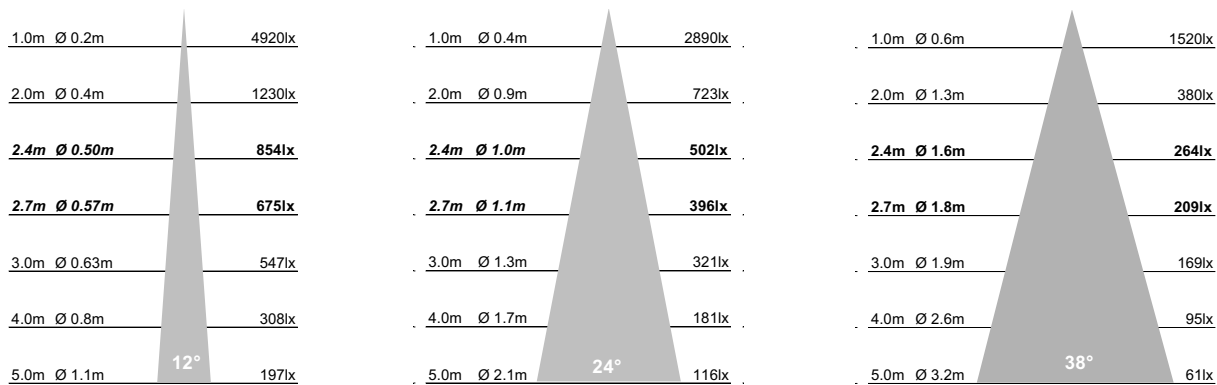

DRT Delta Recess Tilt

77mm Adjustable Architectural Downlight

AC7

Beam Diagrams

Fire Rating Accessory

F Fire Collar IDR5035
Manufacturer Envirograf
Technology Intumescent 60mins
Installation Factory fitted. Can be retro-fitted.