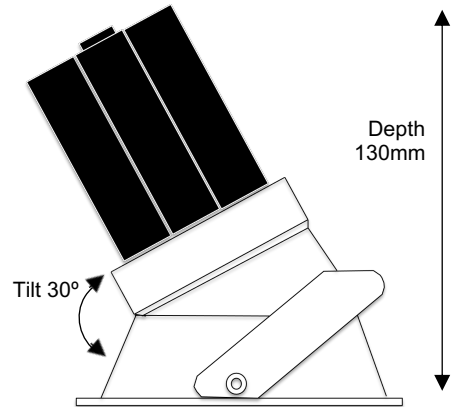

Project Ref:

Item Ref:

DRT Delta Recess Tilt

77mm Adjustable Architectural Downlight

AC7

Cut Out: Ø73mm
Outer Diameter: Ø77mm

Luminaire Details

Type	Adjustable Architectural Downlight
Light Source	AC7 LED light engine with integral mains dim driver
IP Rating	IP54 (Bathroom Zones 1&2)
Fire Rating	Optional with Envirograf accessory see page 2
Warranty	Five Years
Construction	Machined aluminium
Bezel Finish	White RAL9010 fine texture
Bezel Options	Black, Bronze, Copper RAL finish to order
Baffle Finish	Black RAL9005
Baffle Options	White RAL9010, Bronze, Copper RAL finish to order

Dimensions

Outer Diameter	Ø77mm
Cut Out	Ø73mm
Hole Saw	Starrett FCH0278
Clearance	10mm above 50mm from edge of cut out

Installation Notes

Do NOT cover with insulation.
Suitable for plasterboard ceilings.