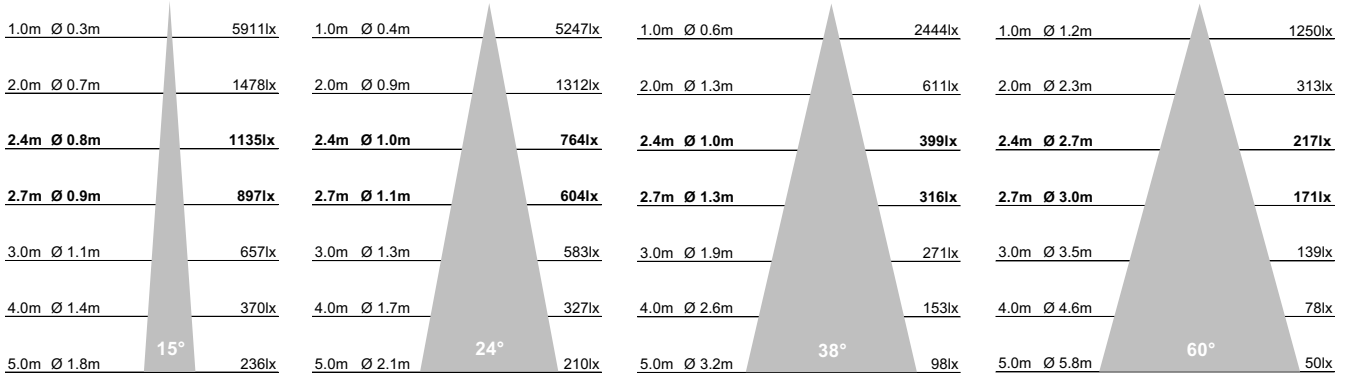

DRF Delta Recess Fixed

77mm Fixed Architectural Downlight

Spectrum

Beam Diagrams

Fire Rating Accessory

F Fire Collar IDR53117
Manufacturer Envirograf
Technology Intumescent 60mins
Installation Factory fitted. Can be retro-fitted.