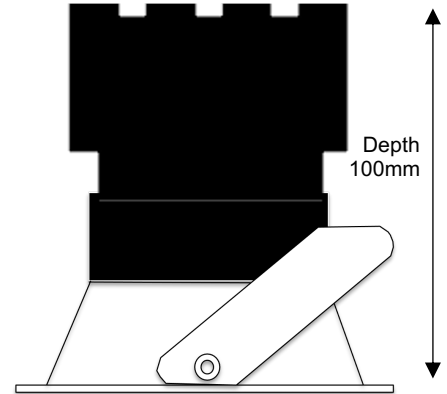

Project Ref:

Item Ref:

DRF Delta Recess Fixed

77mm Fixed Architectural Downlight

Spectrum

Cut Out: Ø73mm
Outer Diameter: Ø77mm

Luminaire Details

Type	Fixed Architectural Downlight
Light Source	Spectrum Pure LED Light Engine Spectrum Ambient LED Light Engine
IP Rating	IP54 (Bathroom Zones 1&2)
Fire Rating	Optional with Envirograf accessory see page 2
Warranty	Five Years
Class	SELV Class III
Construction	Machined aluminium
Bezel Finish	White RAL9010 fine texture
Bezel Options	Black, Bronze, Copper RAL finish to order
Baffle Finish	Black RAL9005
Baffle Options	White RAL9010, Bronze, Copper RAL finish to order

Dimensions

Outer Diameter	Ø77mm
Cut Out	Ø73mm
Hole Saw	Starrett FCH0278
Clearance	10mm above 50mm from edge of cut out

Installation Notes

Do NOT cover with insulation.
Suitable for plasterboard ceilings.