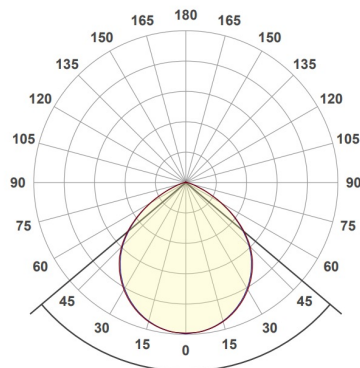

Polar Curve