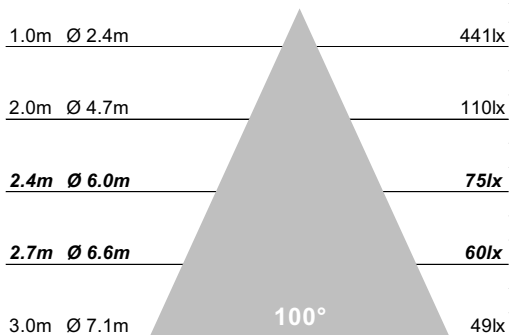

DB Delta Base

77mm Fixed Architectural Downlight

Spectrum

Beam Diagram