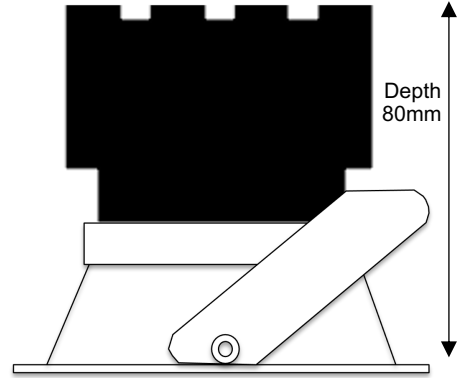

Project Ref:

Item Ref:

DB Delta Base

77mm Fixed Architectural Downlight

Spectrum

Cut Out: Ø73mm
Outer Diameter: Ø77mm

Luminaire Details

Type	Fixed Architectural Downlight
Light Source	Spectrum Pure LED Light Engine Spectrum Ambient LED Light Engine
IP Rating	IP54 (Bathroom Zones 1&2)
Fire Rating	Optional with Envirograf accessory see page 2
Warranty	Five Years
Class	SELV Class III
Construction	Machined aluminium
Bezel Finish	White RAL9010 fine texture
Bezel Options	Black, Bronze, Copper RAL finish to order

Dimensions

Outer Diameter	Ø77mm
Cut Out	Ø73mm
Hole Saw	Starrett FCH0278
Clearance	10mm above 50mm from edge of cut out

Installation Notes

Do NOT cover with insulation.
Suitable for plasterboard ceilings.