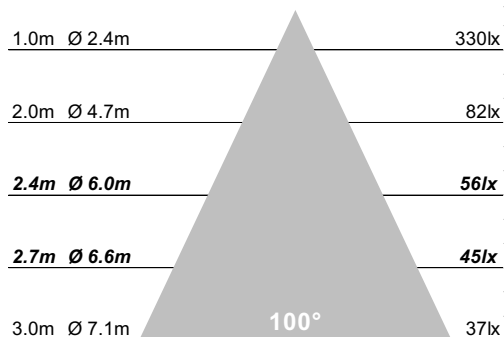

## Dimensions

Outer Diameter	Ø77mm
Cut Out	Ø73mm
Hole Saw	Starrett FCH0278
Clearance	10mm above 50mm from edge of cut out

## Polar Curve