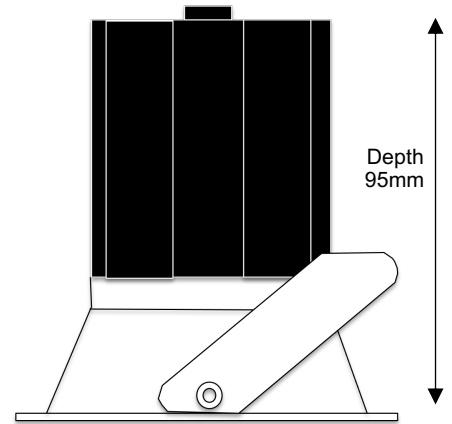

# DB Delta Base

77mm Fixed Architectural Downlight

AC7

Cut Out: Ø73mm  
Outer Diameter: Ø77mm

## Dimensions

Outer Diameter	Ø77mm
Cut Out	Ø73mm
Hole Saw	Starrett FCH0278
Clearance	10mm above 50mm from edge of cut out