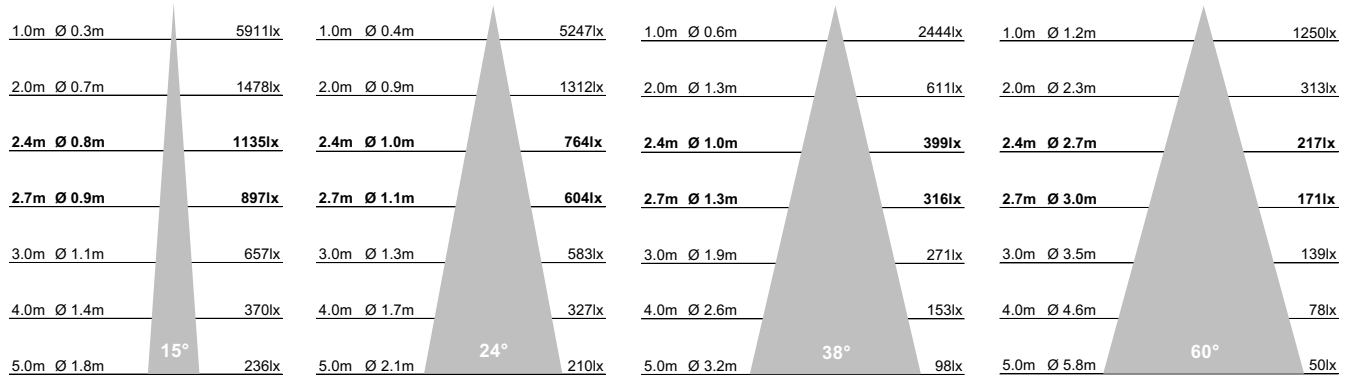

CTT2 Cubitt Trimless Tilt Twin

75x150mm Adjustable Architectural Downlight

Spectrum

Beam Diagrams

Fire Rating Accessory

FH Bespoke Fire Hood L:190 W:150 H:130mm
Manufacturer Envirograf
Technology Intumescent 30/60/90mins
Installation Site fitted.