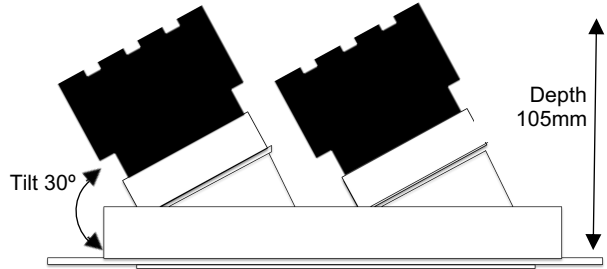

Project Ref:

Item Ref:

CTT2 Cubitt Trimless Tilt Twin

75x150mm Adjustable Architectural Downlight

Spectrum

Cut Out: 92x184mm
Outer Dimensions: 75x150mm

Luminaire Details

Type	Adjustable Architectural Downlight
Light Source	Spectrum LED light engine with integral mains dim driver
IP Rating	IP54 (Bathroom Zones 1&2)
Fire Rating	Optional with Envirograf accessory see page 2
Warranty	Five Years
Class	SELV Class III
Construction	Machined steel and aluminium
Bezel Finish	White RAL9010 fine texture
Bezel Options	Black, Bronze, Copper RAL finish to order
Baffle Finish	Black RAL9005
Baffle Options	White RAL9010, Bronze, Copper RAL finish to order

Dimensions

Width	75mm
Length	150mm
Cut Out	92x184mm
Clearance	10mm above 50mm from edge of cut out

Installation Notes

Do NOT cover with insulation.
Suitable for plasterboard ceilings.
Please ensure installer is familiar with this method.