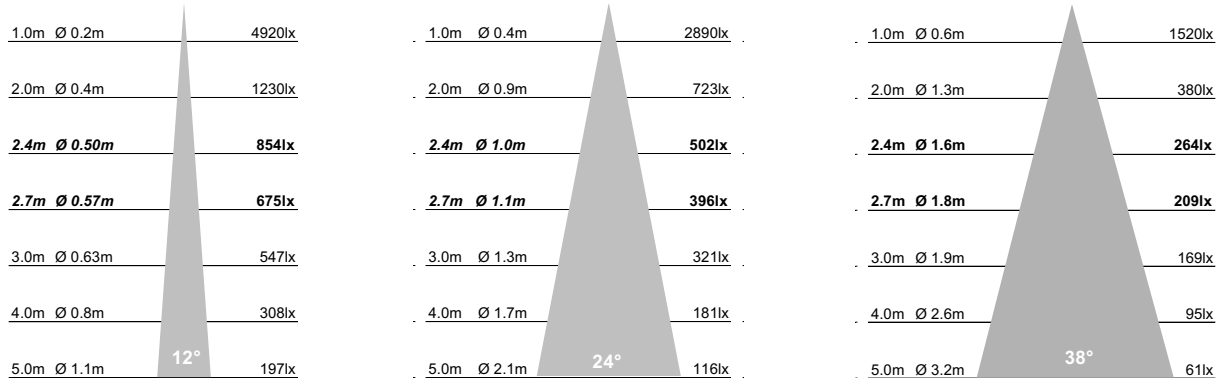

AC7

Beam Diagrams

Fire Rating Accessory

FH Bespoke Fire Hood L:190 W:150 H:130mm
 Manufacturer Envirograf
 Technology Intumescent 30/60/90mins
 Installation Site fitted.

Optical Accessories

HCL Honeycomb Louvre
 BSL Beam Softening Lens
 OSL Opal Spreader Lens
 CWF Colour Warming Filter