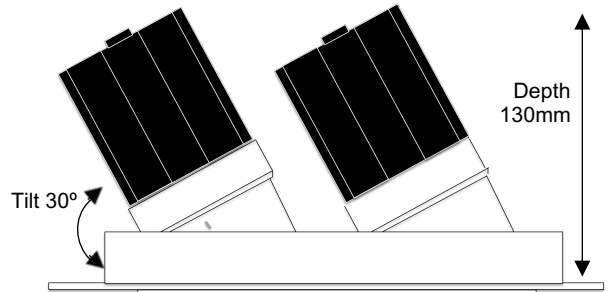

Project Ref:

COLOURBOX.STUDIO

Item Ref:

CTT2 Cubitt Trimless Tilt Twin

75x150mm Adjustable Architectural Downlight

AC7

Cut Out: 92x184mm
Outer Dimensions: 90x150mm

Luminaire Details

NB: To check current dimming compatibility contact us at info@colourbox.studio.

Dimensions

Width	75mm
Length	150mm
Cut Out	92x184mm
Clearance	10mm above 50mm from edge of cut out

Installation Notes

Do NOT cover with insulation.
Suitable for plasterboard ceilings.
Please ensure installer is familiar with this method.