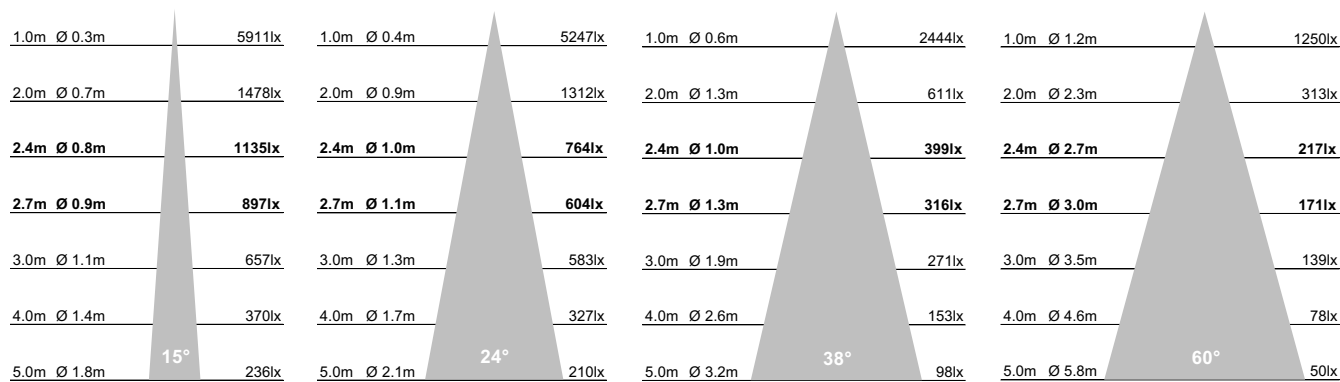

CTT Cubitt Trimless Tilt

75x75mm Adjustable Architectural Downlight

Spectrum

Beam Diagrams

Fire Rating Accessory

FH Fire Hood DLC3 L:130 W:130 H:140mm
Manufacturer Envirograf
Technology Intumescent 30/60/90mins
Installation Site fitted.