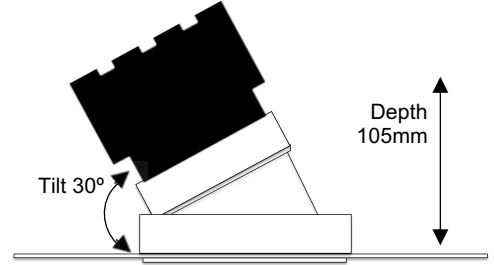

Project Ref:

Item Ref:

CTT Cubitt Trimless Tilt

75x75mm Adjustable Architectural Downlight

Spectrum

Cut Out: 92x92mm
Outer Dimensions: 75x75mm

Luminaire Details

Type	Adjustable Architectural Downlight
Light Source	Spectrum LED light engine with integral mains dim driver
IP Rating	IP54 (Bathroom Zones 1&2)
Fire Rating	Optional with Envirograf accessory see page 2
Warranty	Five Years
Class	SELV Class III
Construction	Machined steel and aluminium
Bezel Finish	White RAL9010 fine texture
Bezel Options	Black, Bronze, Copper RAL finish to order
Baffle Finish	Black RAL9005
Baffle Options	White RAL9010, Bronze, Copper RAL finish to order

Dimensions

Width	75mm
Length	75mm
Cut Out	92x92mm
Clearance	10mm above 50mm from edge of cut out

Installation Notes

Do NOT cover with insulation.
Suitable for plasterboard ceilings.
Please ensure installer is familiar with this method.