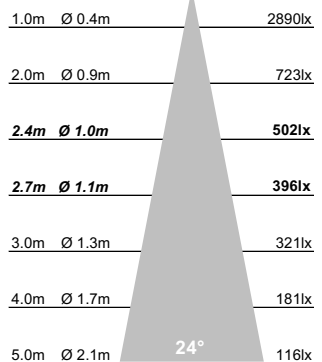

## 75x75mm Adjustable Architectural Downlight

AC7

Cut Out: 92x92mm  
Outer Dimensions: 75x75mm

### Dimensions

Width	75mm
Length	75mm
Cut Out	92x92mm
Clearance	10mm above 50mm from edge of cut out

## Beam Diagrams