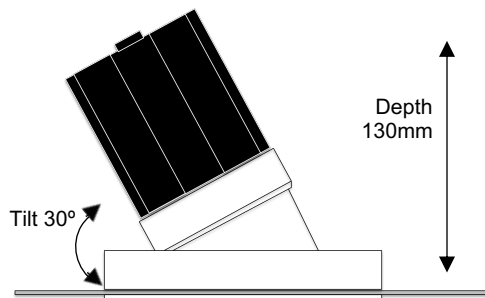

## 75x75mm Adjustable Architectural Downlight

AC7

Cut Out: 92x92mm  
Outer Dimensions: 75x75mm

### Dimensions

Width	75mm
Length	75mm
Cut Out	92x92mm
Clearance	10mm above 50mm from edge of cut out