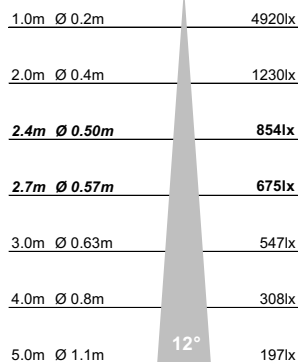

## 75x75mm Adjustable Architectural Downlight

AC7

Cut Out: 92x92mm  
Outer Dimensions: 75x75mm

### Dimensions

Width	75mm
Length	75mm
Cut Out	92x92mm
Clearance	10mm above 50mm from edge of cut out

## Beam Diagrams