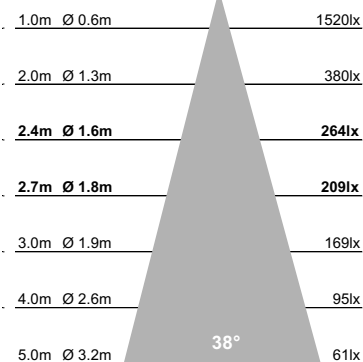

## 75x75mm Adjustable Architectural Downlight

AC7

Cut Out: 92x92mm  
Outer Dimensions: 75x75mm

### Dimensions

Width	75mm
Length	75mm
Cut Out	92x92mm
Clearance	10mm above 50mm from edge of cut out

## Beam Diagrams