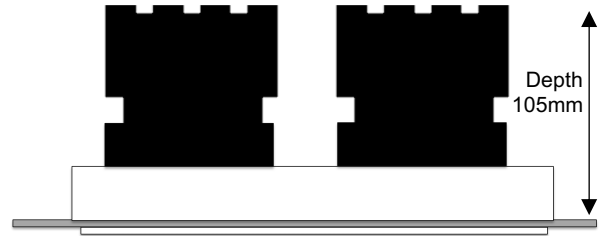

Project Ref:

Item Ref:

CTF2 Cubitt Trimless Fixed Twin

75x150mm Fixed Architectural Downlight

Spectrum

Cut Out: 92x184mm
Outer Dimensions: 75x150mm

Luminaire Details

Type	Fixed Architectural Downlight
Light Source	Spectrum LED light engine with integral mains dim driver
IP Rating	IP54 (Bathroom Zones 1&2)
Fire Rating	Optional with Envirograf accessory see page 2
Warranty	Five Years
Class	SELV Class III
Construction	Machined steel and aluminium
Bezel Finish	White RAL9010 fine texture
Bezel Options	Black, Bronze, Copper RAL finish to order
Baffle Finish	Black RAL9005
Baffle Options	White RAL9010, Bronze, Copper RAL finish to order

Dimensions

Width	75mm
Length	150mm
Cut Out	92x184mm
Clearance	10mm above 50mm from edge of cut out

Installation Notes

Do NOT cover with insulation.
Suitable for plasterboard ceilings.
Please ensure installer is familiar with this method.