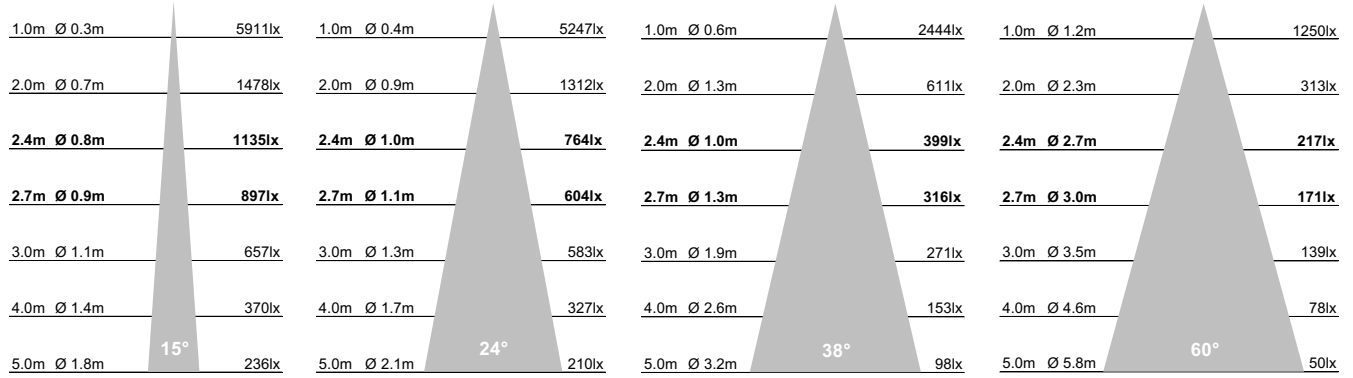

CTF2 Cubitt Trimless Fixed Twin

75x150mm Fixed Architectural Downlight

Spectrum

Beam Diagrams

Fire Rating Accessory

FH Bespoke Fire Hood L:190 W:150 H:130mm
Manufacturer Envirograf
Technology Intumescent 30/60/90mins
Installation Site fitted.