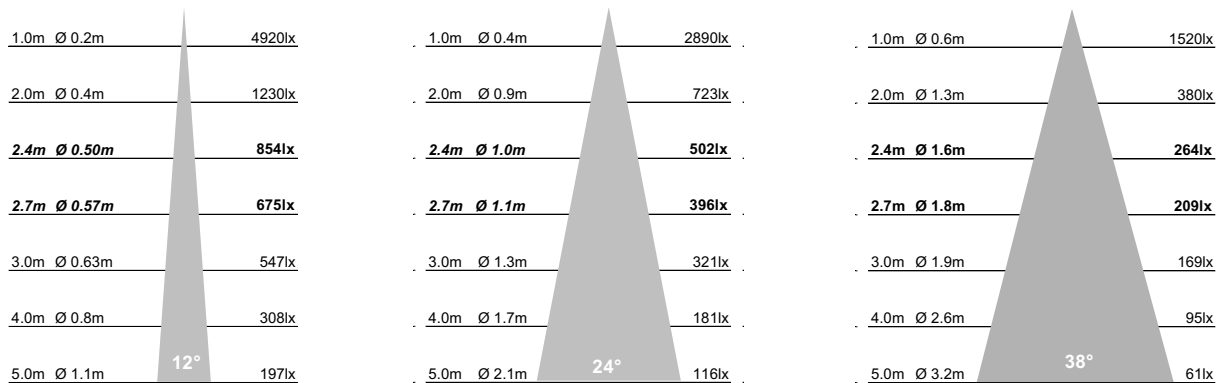

CTF2 Cubitt Trimless Fixed Twin

75x150mm Fixed Architectural Downlight

AC7

Beam Diagrams

Fire Rating Accessory

FH Bespoke Fire Hood L:190 W:150 H:130mm
Manufacturer Envirograf
Technology Intumescent 30/60/90mins
Installation Site fitted.