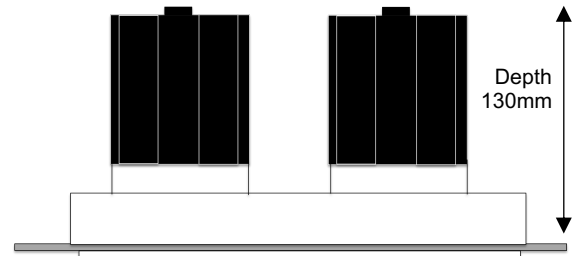

Project Ref:

COLOURBOX.STUDIO

Item Ref:

CTF2 Cubitt Trimless Fixed Twin

75x150mm Fixed Architectural Downlight

AC7

Cut Out: 92x184mm
Outer Dimensions: 90x150mm

Luminaire Details

Type	Fixed Architectural Downlight
Light Source	AC7 LED light engine with integral mains dim driver
IP Rating	IP54 (Bathroom Zones 1&2)
Fire Rating	Optional with Envirograf accessory see page 2
Warranty	Five Years
Construction	Machined steel and aluminium
Bezel Finish	White RAL9010 fine texture
Bezel Options	Black, Bronze, Copper RAL finish to order
Baffle Finish	Black RAL9005
Baffle Options	White RAL9010, Bronze, Copper RAL finish to order

Dimensions

Width	75mm
Length	150mm
Cut Out	92x184mm
Clearance	10mm above 50mm from edge of cut out

Installation Notes

Do NOT cover with insulation.
Suitable for plasterboard ceilings.
Please ensure installer is familiar with this method.