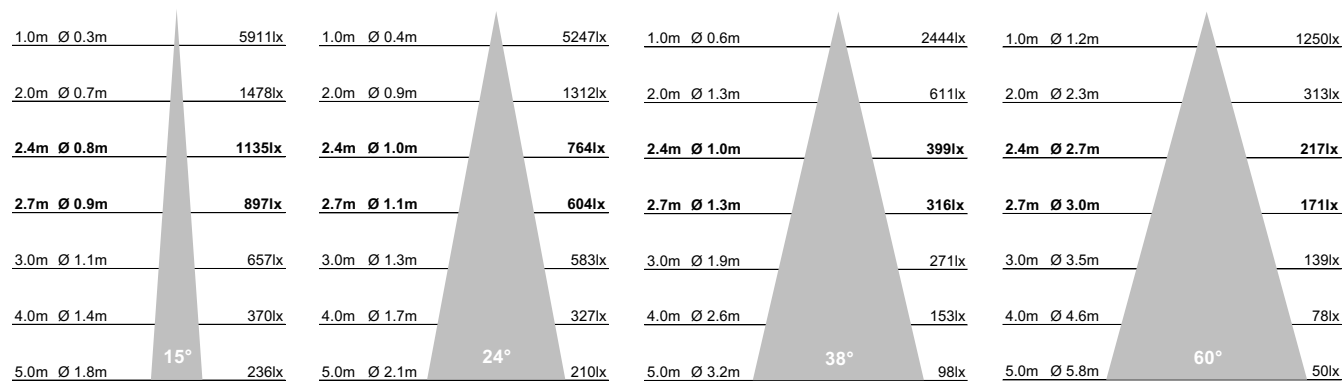

CTF Cubitt Trimless Fixed

75x75mm Fixed Architectural Downlight

Spectrum

Beam Diagrams

Fire Rating Accessory

FH Fire Hood DLC3 L:130 W:130 H:140mm
Manufacturer Envirograf
Technology Intumescent 30/60/90mins
Installation Site fitted.