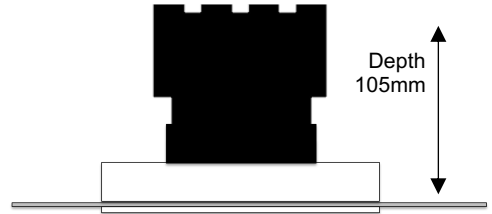

Project Ref:

Item Ref:

CTF Cubitt Trimless Fixed

75x75mm Fixed Architectural Downlight

Spectrum

Cut Out: 92x92mm
Outer Dimensions: 75x75mm

Luminaire Details

| | |
|----------------|--|
| Type | Fixed Architectural Downlight |
| Light Source | Spectrum LED light engine with integral mains dim driver |
| IP Rating | IP54 (Bathroom Zones 1&2) |
| Fire Rating | Optional with Envirograf accessory see page 2 |
| Warranty | Five Years |
| Class | SELV Class III |
| Construction | Machined steel and aluminium |
| Bezel Finish | White RAL9010 fine texture |
| Bezel Options | Black, Bronze, Copper RAL finish to order |
| Baffle Finish | Black RAL9005 |
| Baffle Options | White RAL9010, Bronze, Copper RAL finish to order |

Dimensions

| | |
|-----------|---|
| Width | 75mm |
| Length | 75mm |
| Cut Out | 92x92mm |
| Clearance | 10mm above 50mm from edge of cut out |

Installation Notes

Do NOT cover with insulation.
Suitable for plasterboard ceilings.
Please ensure installer is familiar with this method.