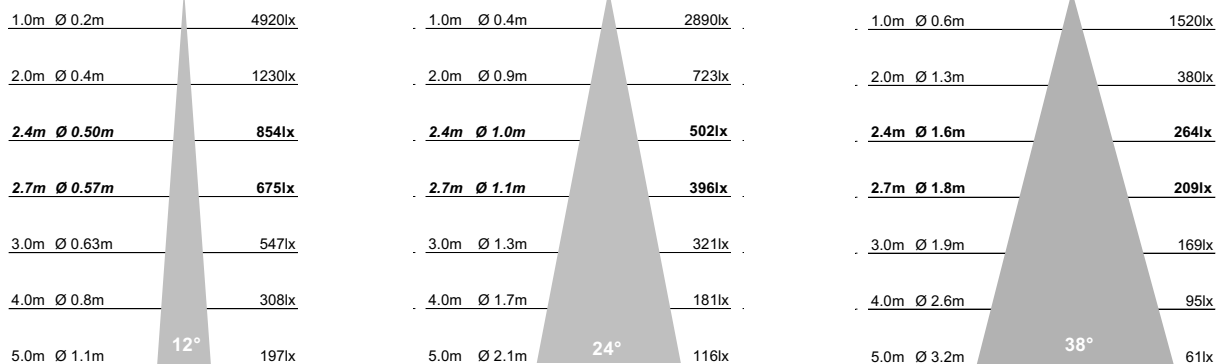

### Dimensions

Width	75mm
Length	75mm
Cut Out	92x92mm
Clearance	10mm above 50mm from edge of cut out

## Beam Diagrams