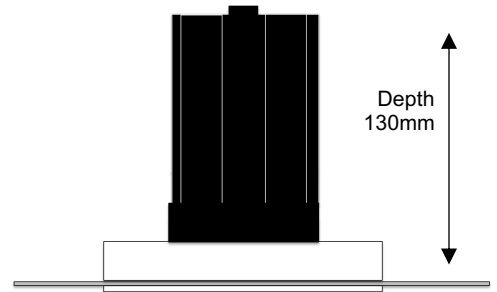

## 75x75mm Fixed Architectural Downlight

## AC7

Cut Out: 92x92mm  
Outer Dimensions: 75x75mm

### Dimensions

Width	75mm
Length	75mm
Cut Out	92x92mm
Clearance	10mm above 50mm from edge of cut out