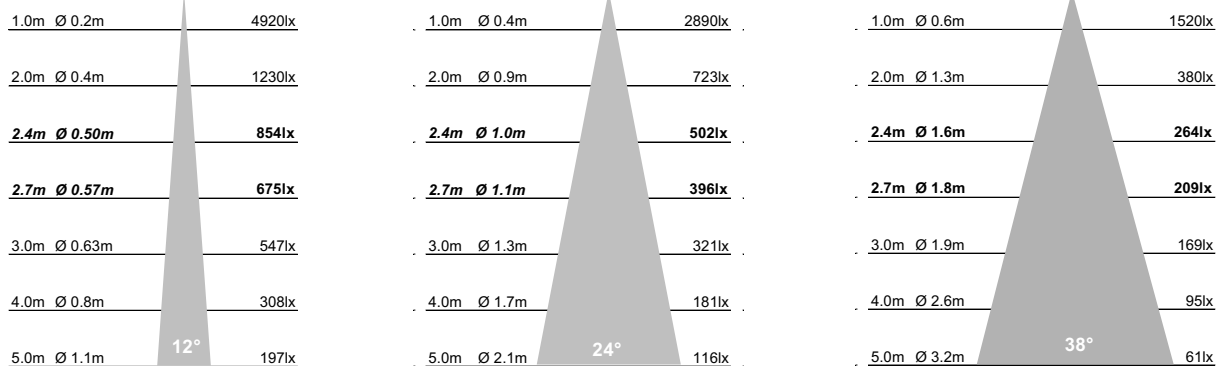

CTB2 Cubitt Trimless Base Twin

75x150mm Fixed Architectural Downlight

AC7

Beam Diagrams

Fire Rating Accessory

FH Bespoke Fire Hood L:190 W:150 H:130mm
Manufacturer Envirograf
Technology Intumescent 30/60/90mins
Installation Site fitted.