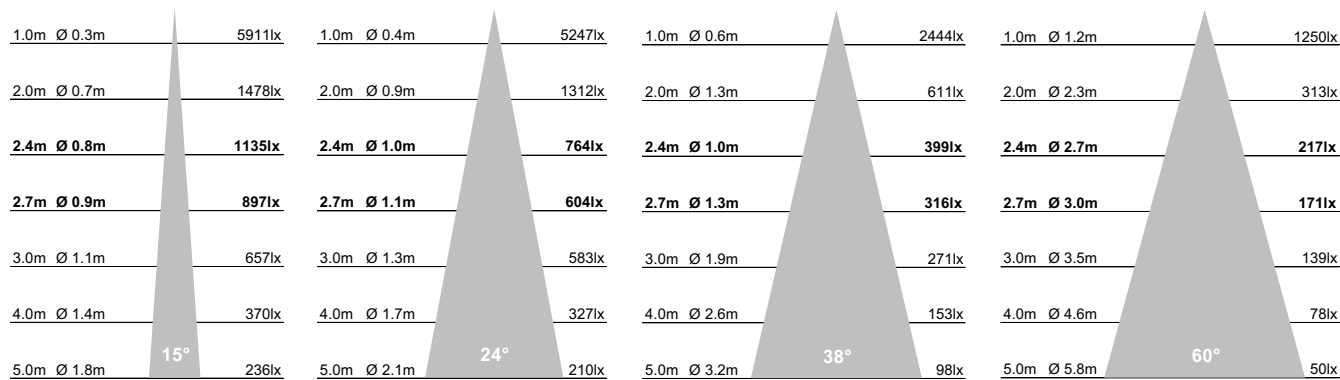

CTB Cubitt Trimless Base

75x75mm Fixed Architectural Downlight

Spectrum

Beam Diagrams

Fire Rating Accessory

FH Fire Hood DLC3 L:130 W:130 H:140mm
Manufacturer Envirograf
Technology Intumescent 30/60/90mins
Installation Site fitted.