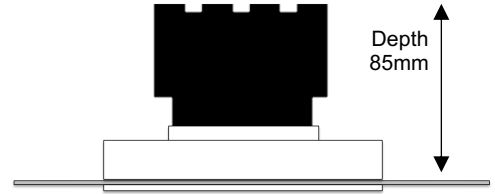

Project Ref:

Item Ref:

CTB Cubitt Trimless Base

75x75mm Fixed Architectural Downlight

Spectrum

Cut Out: 92x92mm
Outer Dimensions: 75x75mm

Luminaire Details

Type	Fixed Architectural Downlight
Light Source	Spectrum LED light engine with integral mains dim driver
IP Rating	IP54 (Bathroom Zones 1&2)
Fire Rating	Optional with Envirograf accessory see page 2
Warranty	Five Years
Class	SELV Class III
Construction	Machined steel and aluminium
Bezel Finish	White RAL9010 fine texture
Bezel Options	Black, Bronze, Copper RAL finish to order

LED	Bridgelux Vesta
Power	12.4w
Engine Lumens	1200lm
Colour Temp	Warm Dim 1800-3000K
Optic	15° 24° 38° 60° Beam
CRI	Ra97 (R9: 99)
Rated Life	tp90° >50,000hrs L90B10

Dimensions

Width	75mm
Length	75mm
Cut Out	92x92mm
Clearance	10mm above 50mm from edge of cut out