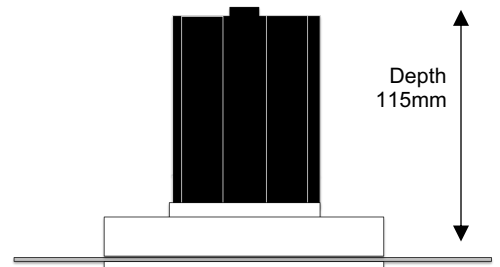

# CTB Cubitt Trimless Base

75x75mm Fixed Architectural Downlight

AC7

Cut Out: 92x92mm  
Outer Dimensions: 75x75mm

## Dimensions

Width	75mm
Length	75mm
Cut Out	92x92mm
Clearance	10mm above 50mm from edge of cut out