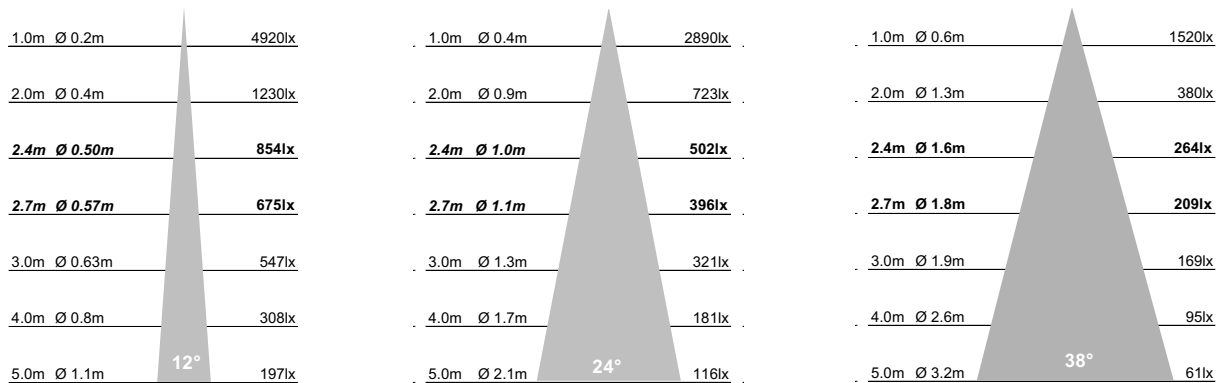

CB Cubitt Trimless Base

75x75mm Fixed Architectural Downlight

AC7

Beam Diagrams

Fire Rating Accessory

FH Fire Hood DLC3 L:130 W:130 H:140mm
Manufacturer Envirograf
Technology Intumescent 30/60/90mins
Installation Site fitted.