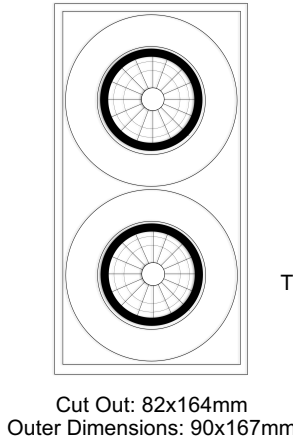

Project Ref:

Item Ref:

CRT2 Cubitt Recess Tilt Twin

90x167mm Adjustable Architectural Downlight

AC7

Luminaire Details

Type	Adjustable Architectural Downlight
Light Source	AC7 LED light engine with integral mains dim driver
IP Rating	IP54 (Bathroom Zones 1&2)
Fire Rating	Optional with Envirograf accessory see page 2
Warranty	Five Years
Construction	Machined steel and aluminium
Bezel Finish	White RAL9010 fine texture
Bezel Options	Black, Bronze, Copper RAL finish to order
Baffle Finish	Black RAL9005
Baffle Options	White RAL9010, Bronze, Copper RAL finish to order

NB: To check current dimming compatibility contact us at info@colourbox.studio.

Dimensions

Width	90mm
Length	167mm
Cut Out	82x164mm
Clearance	10mm above 50mm from edge of cut out

Installation Notes

Do NOT cover with insulation.
Suitable for plasterboard ceilings.