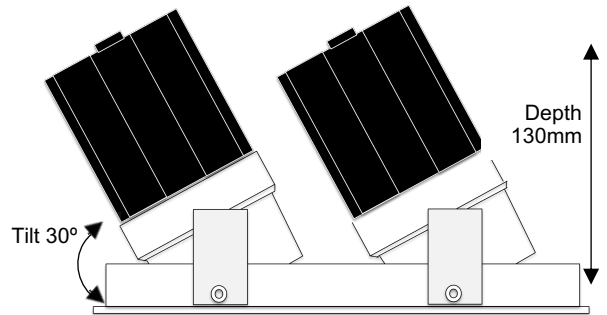

Project Ref:

Item Ref:

CRT2 Cubitt Recess Tilt Twin

90x167mm Adjustable Architectural Downlight

AC7

Luminaire Details

Type	Adjustable Architectural Downlight
Light Source	AC7 LED light engine with integral mains dim driver
IP Rating	IP54 (Bathroom Zones 1&2)
Fire Rating	Optional with Envirograf accessory see page 2
Warranty	Five Years
Construction	Machined steel and aluminium
Bezel Finish	White RAL9010 fine texture
Bezel Options	Black, Bronze, Copper RAL finish to order
Baffle Finish	Black RAL9005
Baffle Options	White RAL9010, Bronze, Copper RAL finish to order

NB: To check current dimming compatibility contact us at info@colourbox.studio.

Dimensions

Width	90mm
Length	167mm
Cut Out	82x164mm
Clearance	10mm above 50mm from edge of cut out

Installation Notes

Do NOT cover with insulation.
Suitable for plasterboard ceilings.