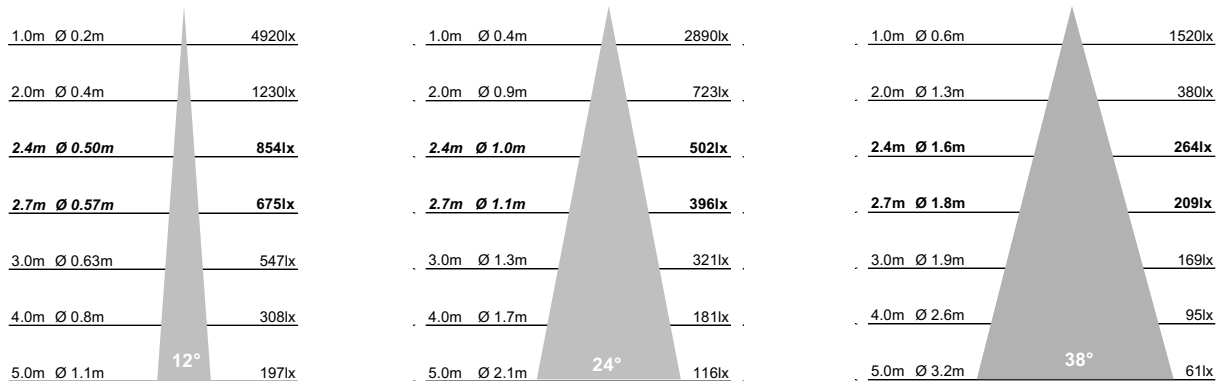

CRT2 Cubitt Recess Tilt Twin

90x167mm Adjustable Architectural Downlight

AC7

Beam Diagrams

Fire Rating Accessory

FH Bespoke Fire Hood L:190 W:150 H:130mm
Manufacturer Envirograf
Technology Intumescent 30/60/90mins
Installation Site fitted.