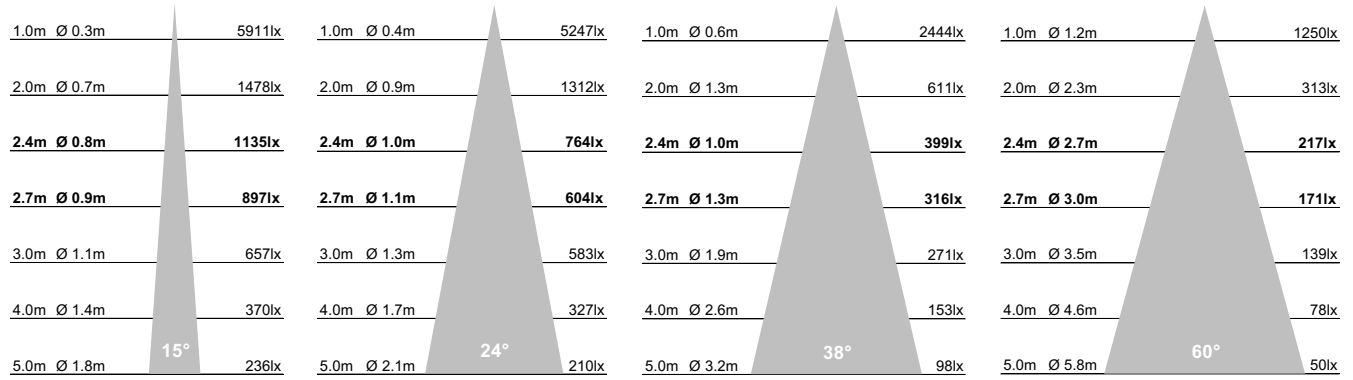

Project Ref:

Item Ref:

CRT Cubitt Recess Tilt

90x90mm Adjustable Architectural Downlight

Spectrum

Cut Out: 82x82mm
Outer Dimensions: 90x90mm

Luminaire Details

Type	Adjustable Architectural Downlight
Light Source	Spectrum LED light engine with integral mains dim driver
IP Rating	IP54 (Bathroom Zones 1&2)
Fire Rating	Optional with Envirograf accessory see page 2
Warranty	Five Years
Class	SELV Class III
Construction	Machined steel and aluminium
Bezel Finish	White RAL9010 fine texture
Bezel Options	Black, Bronze, Copper RAL finish to order
Baffle Finish	Black RAL9005
Baffle Options	White RAL9010, Bronze, Copper RAL finish to order

Dimensions

Width	90mm
Length	90mm
Cut Out	82x82mm
Clearance	10mm above 50mm from edge of cut out

Installation Notes

Do NOT cover with insulation.
Suitable for plasterboard ceilings.

Light Engine Details

Spectrum Pure

90x90mm Adjustable Architectural Downlight

Spectrum

Beam Diagrams

Fire Rating Accessory

FH Fire Hood DLC3 L:130 W:130 H:140mm
 Manufacturer Envirograf
 Technology Intumescent 30/60/90mins
 Installation Site fitted.