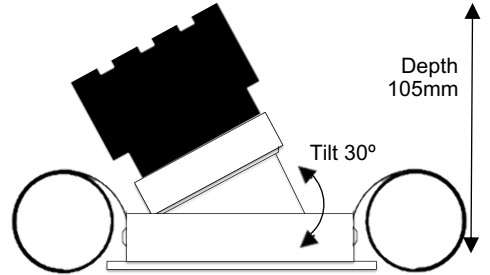

Project Ref:

Item Ref:

CRT Cubitt Recess Tilt

90x90mm Adjustable Architectural Downlight

Spectrum

Cut Out: 82x82mm
Outer Dimensions: 90x90mm

Luminaire Details

Type	Adjustable Architectural Downlight
Light Source	Spectrum LED light engine with integral mains dim driver
IP Rating	IP54 (Bathroom Zones 1&2)
Fire Rating	Optional with Envirograf accessory see page 2
Warranty	Five Years
Class	SELV Class III
Construction	Machined steel and aluminium
Bezel Finish	White RAL9010 fine texture
Bezel Options	Black, Bronze, Copper RAL finish to order
Baffle Finish	Black RAL9005
Baffle Options	White RAL9010, Bronze, Copper RAL finish to order

Dimensions

Width	90mm
Length	90mm
Cut Out	82x82mm
Clearance	10mm above 50mm from edge of cut out

Installation Notes

Do NOT cover with insulation.
Suitable for plasterboard ceilings.

Light Engine Details

Spectrum Pure