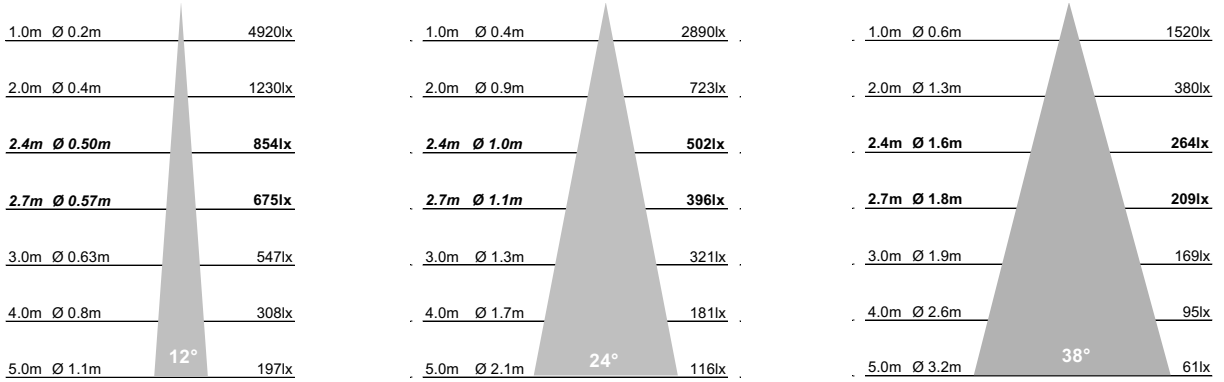

CRT Cubitt Recess Tilt

90x90mm Adjustable Architectural Downlight

AC7

Beam Diagrams

Fire Rating Accessory

FH Fire Hood DLC3 L:130 W:130 H:140mm
Manufacturer Envirograf
Technology Intumescent 30/60/90mins
Installation Site fitted.