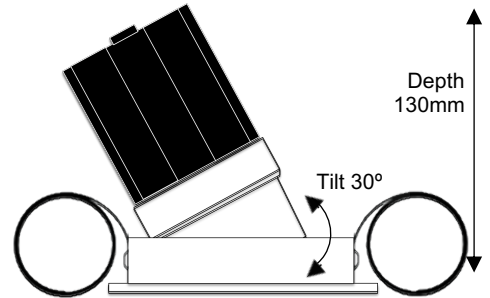

# CRT Cubitt Recess Tilt

90x90mm Adjustable Architectural Downlight

AC7

Cut Out: 82x82mm  
Outer Dimensions: 90x90mm

## Dimensions

Width	90mm
Length	90mm
Cut Out	82x82mm
Clearance	10mm above 50mm from edge of cut out