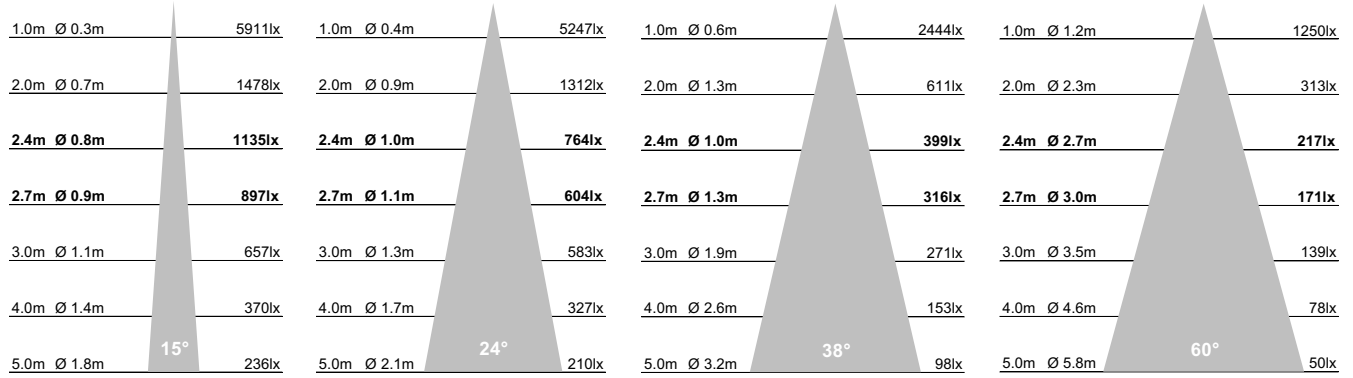

CRF2 Cubitt Recess Fixed Twin

90x167mm Fixed Architectural Downlight

Spectrum

Beam Diagrams

Fire Rating Accessory

FH Bespoke Fire Hood L:190 W:150 H:130mm
Manufacturer Envirograf
Technology Intumescent 30/60/90mins
Installation Site fitted.