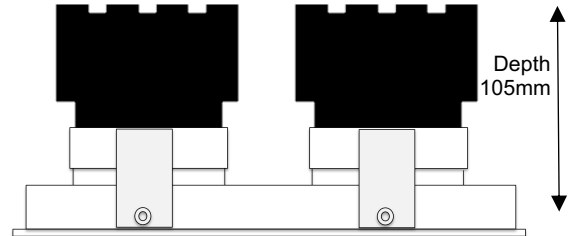

Project Ref:

Item Ref:

CRF2 Cubitt Recess Fixed Twin

90x167mm Fixed Architectural Downlight

Spectrum

Cut Out: 82x164mm
Outer Dimensions: 90x167mm

Luminaire Details

Type	Fixed Architectural Downlight
Light Source	Spectrum LED light engine with integral mains dim driver
IP Rating	IP54 (Bathroom Zones 1&2)
Fire Rating	Optional with Envirograf accessory see page 2
Warranty	Five Years
Class	SELV Class III
Construction	Machined steel and aluminium
Bezel Finish	White RAL9010 fine texture
Bezel Options	Black, Bronze, Copper RAL finish to order
Baffle Finish	Black RAL9005
Baffle Options	White RAL9010, Bronze, Copper RAL finish to order

Dimensions

Width	90mm
Length	167mm
Cut Out	82x164mm
Clearance	10mm above 50mm from edge of cut out

Installation Notes

Do NOT cover with insulation.
Suitable for plasterboard ceilings.

Light Engine Details