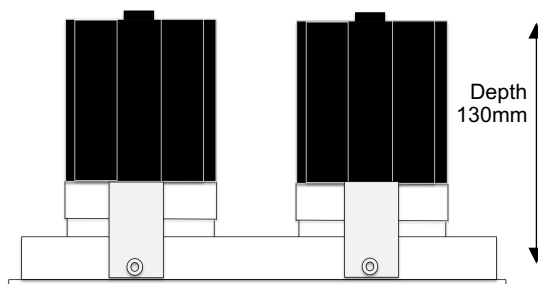

Project Ref:

COLOURBOX.STUDIO

Item Ref:

CRF2 Cubitt Recess Fixed Twin

90x167mm Fixed Architectural Downlight

AC7

Cut Out: 82x164mm
Outer Dimensions: 90x167mm

Luminaire Details

Type	Fixed Architectural Downlight
Light Source	AC7 LED light engine with integral mains dim driver
IP Rating	IP54 (Bathroom Zones 1&2)
Fire Rating	Optional with Envirograf accessory see page 2
Warranty	Five Years
Construction	Machined steel and aluminium
Bezel Finish	White RAL9010 fine texture
Bezel Options	Black, Bronze, Copper RAL finish to order
Baffle Finish	Black RAL9005
Baffle Options	White RAL9010, Bronze, Copper RAL finish to order

NB: To check current dimming compatibility contact us at info@colourbox.studio.

Dimensions

Width	90mm
Length	167mm
Cut Out	82x164mm
Clearance	10mm above 50mm from edge of cut out

Installation Notes

Do NOT cover with insulation.
Suitable for plasterboard ceilings.