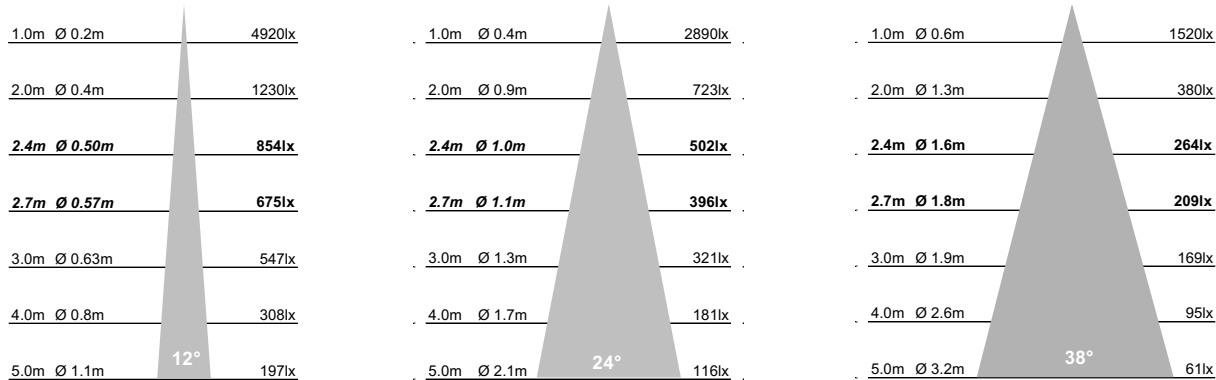

CRF2 Cubitt Recess Fixed Twin

90x167mm Fixed Architectural Downlight

AC7

Beam Diagrams

Fire Rating Accessory

FH Bespoke Fire Hood L:190 W:150 H:130mm
Manufacturer Envirograf
Technology Intumescent 30/60/90mins
Installation Site fitted.