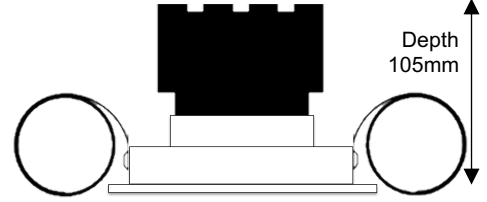

Project Ref:

Item Ref:

CRF Cubitt Recess Fixed

90x90mm Fixed Architectural Downlight

Spectrum

Cut Out: 82x82mm
Outer Dimensions: 90x90mm

Luminaire Details

Type	Fixed Architectural Downlight
Light Source	Spectrum LED light engine with integral mains dim driver
IP Rating	IP54 (Bathroom Zones 1&2)
Fire Rating	Optional with Envirograf accessory see page 2
Warranty	Five Years
Class	SELV Class III
Construction	Machined steel and aluminium
Bezel Finish	White RAL9010 fine texture
Bezel Options	Black, Bronze, Copper RAL finish to order
Baffle Finish	Black RAL9005
Baffle Options	White RAL9010, Bronze, Copper RAL finish to order

Dimensions

Width	90mm
Length	90mm
Cut Out	82x82mm
Clearance	10mm above 50mm from edge of cut out

Installation Notes

Do NOT cover with insulation.
Suitable for plasterboard ceilings.

Light Engine Details

Spectrum Pure