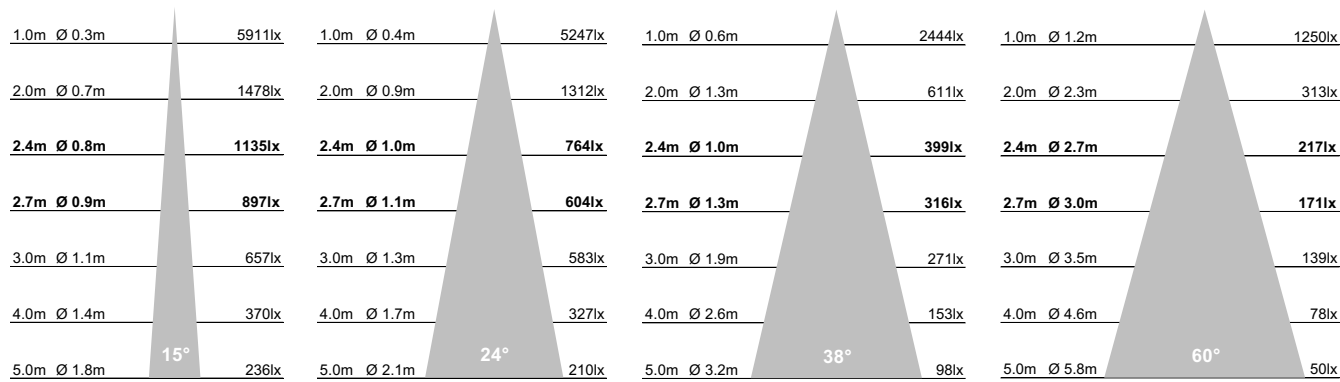

CRF Cubitt Recess Fixed

90x90mm Fixed Architectural Downlight

Spectrum

Beam Diagrams

Fire Rating Accessory

FH Fire Hood DLC3 L:130 W:130 H:140mm
Manufacturer Envirograf
Technology Intumescent 30/60/90mins
Installation Site fitted.