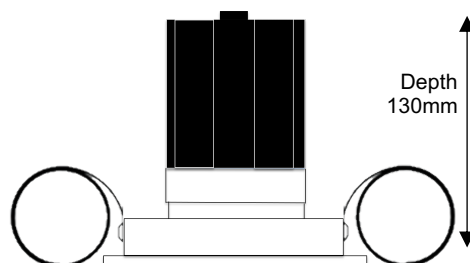

# CRF Cubitt Recess Fixed

90x90mm Fixed Architectural Downlight

AC7

Cut Out: 82x82mm  
Outer Dimensions: 90x90mm

## Dimensions

Width	90mm
Length	90mm
Cut Out	82x82mm
Clearance	10mm above 50mm from edge of cut out