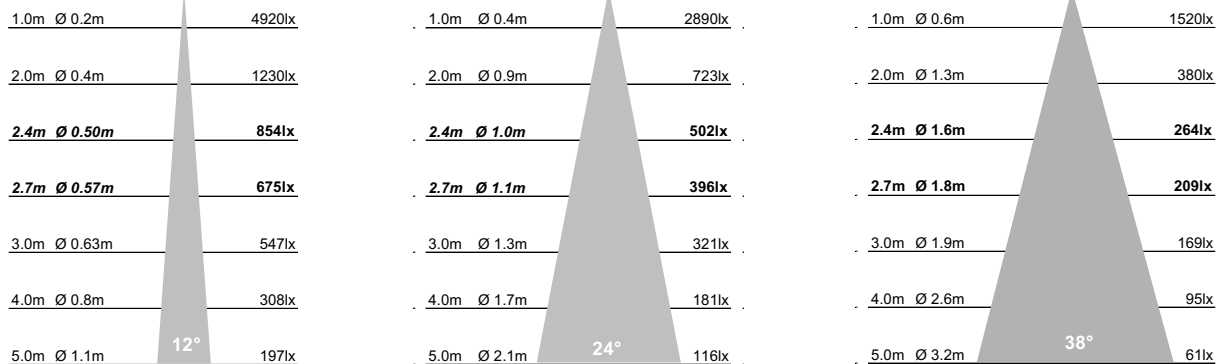

## Dimensions

Width	90mm
Length	90mm
Cut Out	82x82mm
Clearance	10mm above 50mm from edge of cut out

## Beam Diagrams