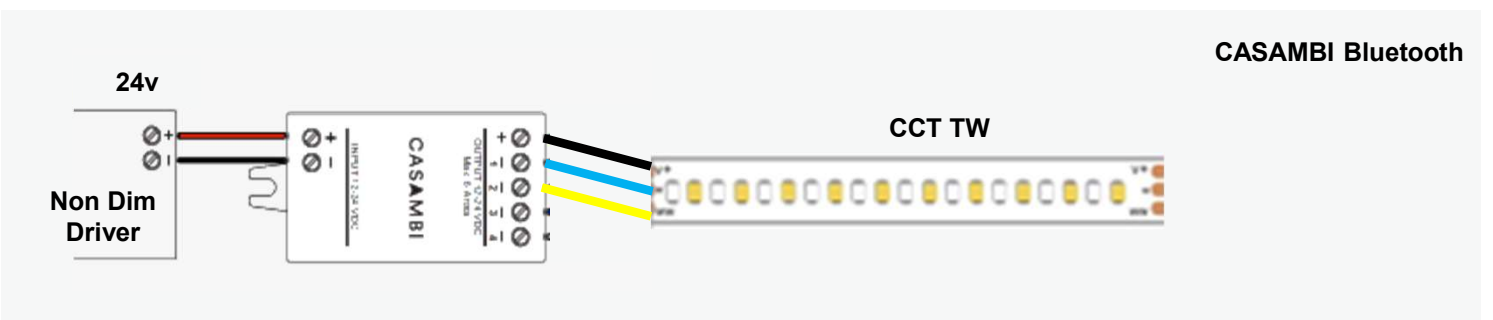

Non Dim Drivers 24v

Part Code	Max Load	Dimming Range	Input Current	IP Rating
CBXL-NDD-24/45	45w	Non-Dim PSU only	0.35A	IP67
CBXL-NDD-24/60	60w	Non-Dim PSU only	1.0A	IP67
CBXL-NDD-24/100	100w	Non-Dim PSU-only	2.2A	IP67
CBXL-NDD-24/150	150w	Non-Dim PSU only	1.7A	IP67
CBXL-NDD-24/200	200w	Non-Dim PSU only	1.2A	IP67

Non Dim drivers / power supply units for CBXL-TW flexible LED strip controlled by Bluetooth colour control modules e.g. Casambi CBU-PWM4.