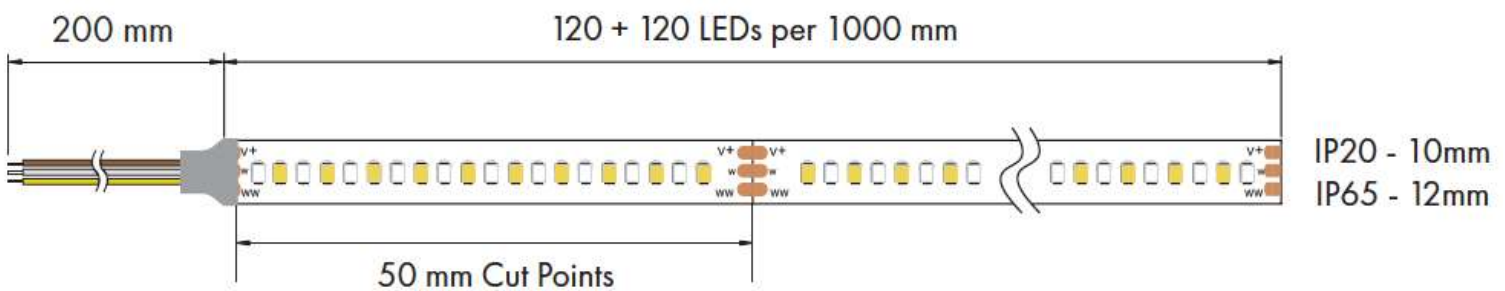

### CBXL-TW Flex Details

Type	Dimmable 24v flexible LED strip
Fixing	3M Self adhesive backing tape
Warranty	Five Years
Class	SELV Class III
IP rating	IP20 / IP65
PCB Weight	60g
Col Consistency	Single Bin
Cut Points	50mm
Reel length	5m 10m
Pre-Wiring	200mm cable at each end
Custom	Pre-wired custom lengths cut to size

### CBXL-TW LED Flex Specification & Performance

Leds/m	60+60
Lumens/m	850 + 850lm
Power	20w
Cut Point	50mm
Beam	120°
CCT	2700K-6500K
CRI	95Ra
Constant Voltage	24v
Rated Life	>50k hrs
Max Total Length	10m