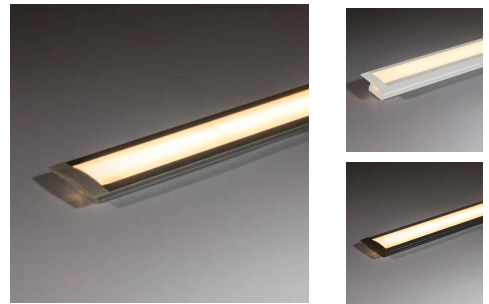

CBXL-AP 45° Angled Profile 2m

An angled profile designed to project light in one direction e.g. wall washing from coves or upper shelving. Suitable for all CBXL-TW flexible LED strips. Finished in Silver, Black or White

Part Code	Finish	Diffuser
CBXL-AP-S-OP	Silver	Opal
CBXL-AP-S-CL	Silver	Clear
CBXL-AP-B-OP	Black	Opal
CBXL-AP-B-CL	Black	Clear
CBXL-AP-W-OP	White	Opal
CBXL-AP-W-CL	White	Clear