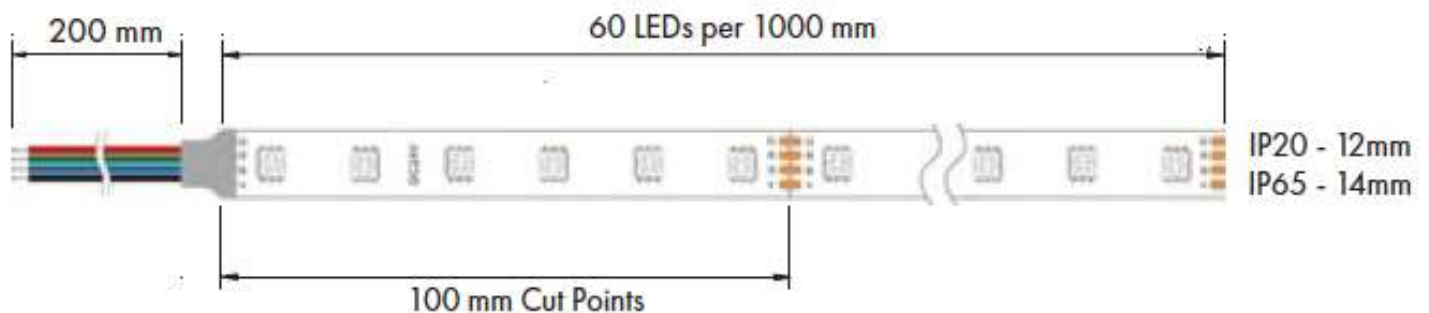

CBXL-RGBW

RGBW (3000K) Flexible LED Strip

CBXL-RGBW Flex Details

Type	Dimmable 24v flexible LED strip
Fixing	3M Self adhesive backing tape
Warranty	Five Years
Class	SELV Class III
IP rating	IP20 / IP65
PCB Weight	60g
Col Consistency	Single Bin
Cut Points	50mm
Reel length	5m / 10m
Pre-Wiring	200mm cable at each end
Custom	Pre-wired custom lengths cut to size

CBXL-RGBW LED Flex Specification & Performance

Leds/m	60	
Lumens/m	RGB 780lm	White 380lm/m
Power	24w	
Cut Point	100mm	
Beam	120°	
Constant Voltage	24v	
Rated Life	>50k hrs	
Max Total Length	10m	

Product Configurator