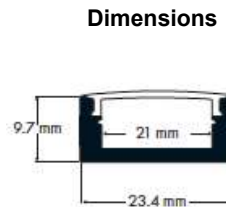

CBXL-WP Wide Profile 2m

A wider profile for general use in coving, uplighting and undershelf mounting. Suitable for all CBXL-RGBW flexible LED strips. Finished in Silver, Black or White

Part Code	Finish	Diffuser
CBXL-WP-S-OP	Silver	Opal
CBXL-WP-S-CL	Silver	Clear
CBXL-WP-B-OP	Black	Opal
CBXL-WP-B-CL	Black	Clear
CBXL-WP-W-OP	White	Opal
CBXL-WP-W-CL	White	Clear