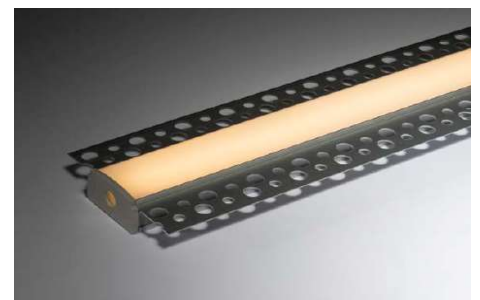

CBXL-PIP Plaster-in Profile 2m

A wider plaster-in profile for invisible trimless installation on plasterboard or rebated into a box profile. Unfinished with opal diffuser. Suitable for all CBXL-RGBW flexible LED strips.

Part Code	Finish	Diffuser
CBXL-PIP-OP	Unfinished	Opal