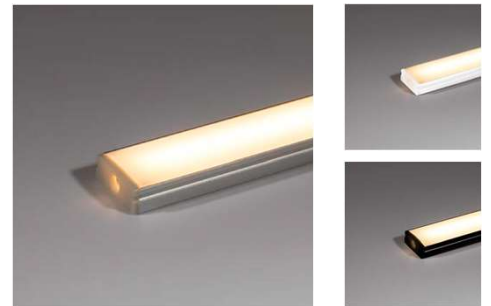

CBXL-WP Wide Profile 2m

A wider profile for general use in coving, uplighting and undershelf mounting. Suitable for all CBXL-RGBW flexible LED strips. Finished in Silver, Black or White

Part Code	Finish	Diffuser
CBXL-WP-S-OP	Silver	Opal
CBXL-WP-S-CL	Silver	Clear
CBXL-WP-B-OP	Black	Opal
CBXL-WP-B-CL	Black	Clear
CBXL-WP-W-OP	White	Opal
CBXL-WP-W-CL	White	Clear

CBXL-WRP Wide Recess Profile 2m

A wider profile for general use in coving, uplighting and undershelf mounting. Suitable for all CBXL-RGBW flexible LED strips. Finished in Silver

Part Code	Finish	Diffuser
CBXL-WRP-S-OP	Silver	Opal
CBXL-WRP-S-CL	Silver	Clear