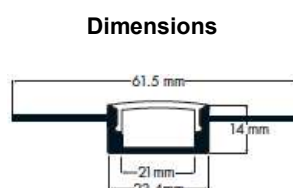

CBXL-PIP Plaster-in Profile 2m

A wider plaster-in profile for invisible trimless installation on plasterboard or rebated into a box profile. Unfinished with opal diffuser. Suitable for all CBXL-RGBW flexible LED strips.

Part Code	Finish	Diffuser
CBXL-PIP-OP	Unfinished	Opal