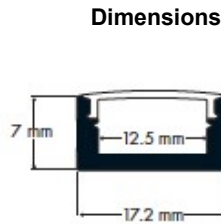

CBXL-RGBW

RGBW Flexible LED Strip

Profiles

CBXL-SP Standard Profile 2m

A versatile profile for general use in coving, uplighting and undershelf mounting. Suitable for CBXL-RGBW IP20 flexible LED strips. Finished in Silver, Black or White

Part Code	Finish	Diffuser
CBXL-SP-S-OP	Silver	Opal
CBXL-SP-S-CL	Silver	Clear
CBXL-SP-B-OP	Black	Opal
CBXL-SP-B-CL	Black	Clear
CBXL-SP-W-OP	White	Opal
CBXL-SP-W-CL	White	Clear