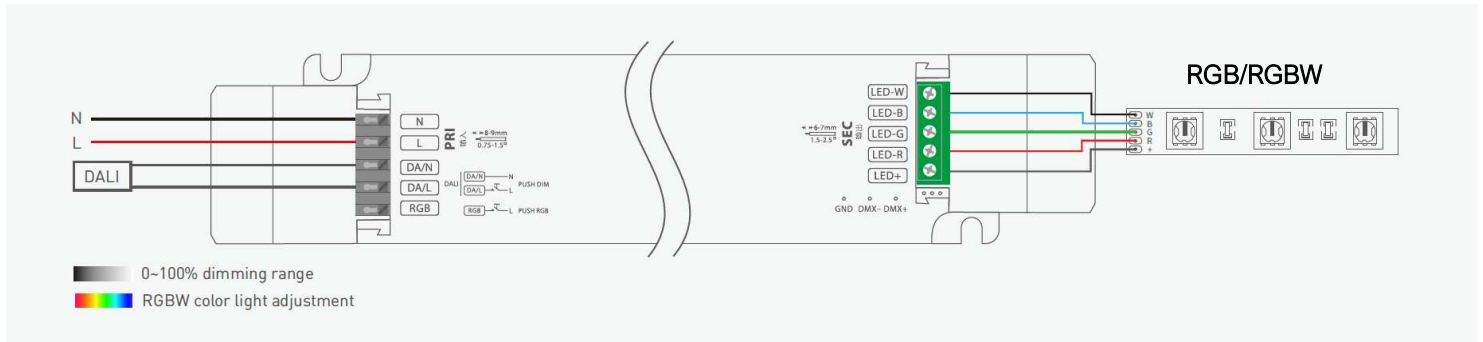

CBXL-RGBW

RGBW Flexible LED Strip

Drivers

DALI-2 DT8 RGB+W Drivers 24v

Part Code	Max Watts	Dimming Range	Input Current	IP Rating
CBXL-DT8RGBW-24/150	150w	PWM 0.1-100%	0.75A	IP20

DALI DT8 RGB+W drivers are suitable for use with the following controls:
DALI DT8 gateways
Casambi Bluetooth Mesh CBU-ASD