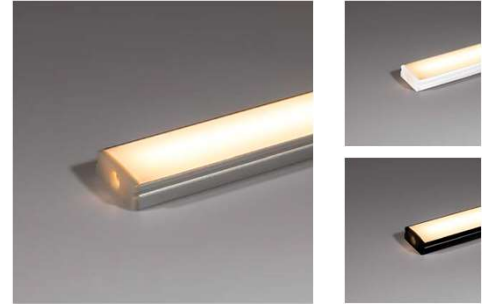

CBXL-RGBW

RGBW (3000K) Flexible LED Strip

CBXL-RGBW Flex Details

Type	Dimmable 24v flexible LED strip
Fixing	3M Self adhesive backing tape
Warranty	Five Years
Class	SELV Class III
IP rating	IP20 / IP65
PCB Weight	60g
Col Consistency	Single Bin
Cut Points	50mm
Reel length	5m / 10m
Pre-Wiring	200mm cable at each end
Custom	Pre-wired custom lengths cut to size

A versatile profile for general use in coving, uplighting and undershelf mounting. Suitable for CBXL-RGBW IP20 flexible LED strips. Finished in Silver, Black or White

Part Code	Finish	Diffuser
CBXL-SP-S-OP	Silver	Opal
CBXL-SP-S-CL	Silver	Clear
CBXL-SP-B-OP	Black	Opal
CBXL-SP-B-CL	Black	Clear
CBXL-SP-W-OP	White	Opal
CBXL-SP-W-CL	White	Clear