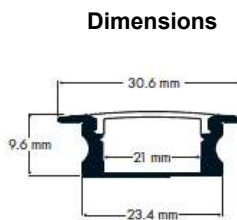

CBXL-WRP Wide Recess Profile 2m

A wider profile for general use in coving, uplighting and undershelf mounting. Suitable for all CBXL-RGBW flexible LED strips. Finished in Silver

Part Code	Finish	Diffuser
CBXL-WRP-S-OP	Silver	Opal
CBXL-WRP-S-CL	Silver	Clear