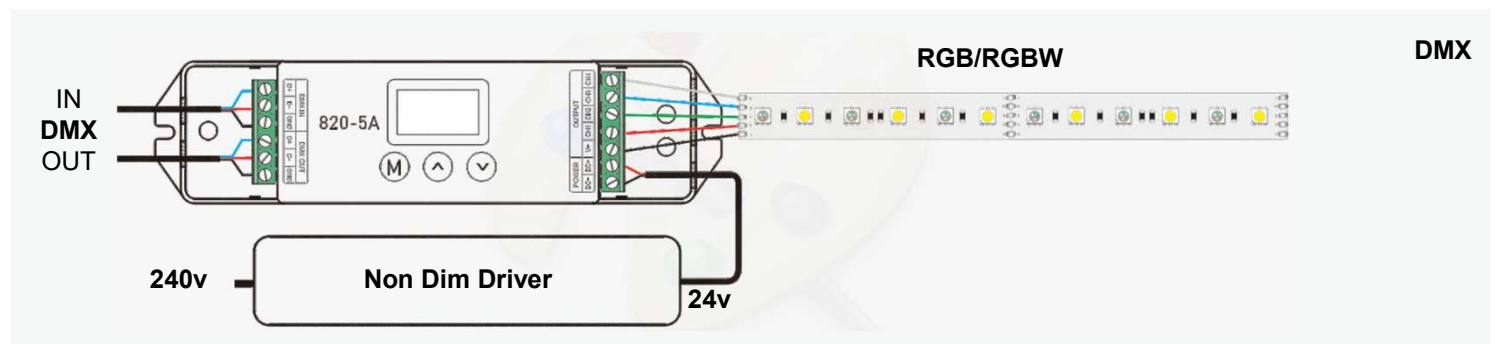

Non Dim Drivers 24v

Part Code	Max Watts	Dimming Range	Input Current	IP Rating
CBXL-NDD-24/45	45w	Non-Dim	0.35A	IP67
CBXL-NDD-24/60	60w	Non-Dim	1.0A	IP67
CBXL-NDD-24/100	100w	Non-Dim	2.2A	IP67
CBXL-NDD-24/150	150w	Non-Dim	1.7A	IP67
CBXL-NDD-24/200	200w	Non-Dim	1.2A	IP67

Non Dim drivers / power supply units for CBXL-RGB flexible LED strip controlled by the following controls:
Casambi CBU-PWM4 Bluetooth mesh module
Decoder DMX