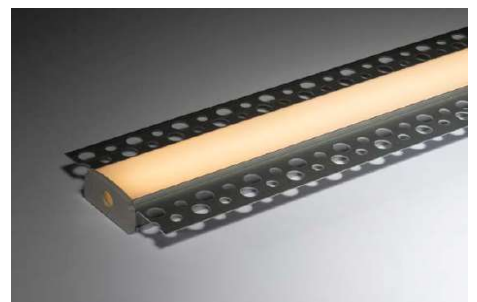

Dimensions

Colourbox Studio Ltd

52 St Mary's Road Faversham Kent ME13 8EH
Tel: 01795 505370 Email: info@colourbox.studio

www.colourbox.studio