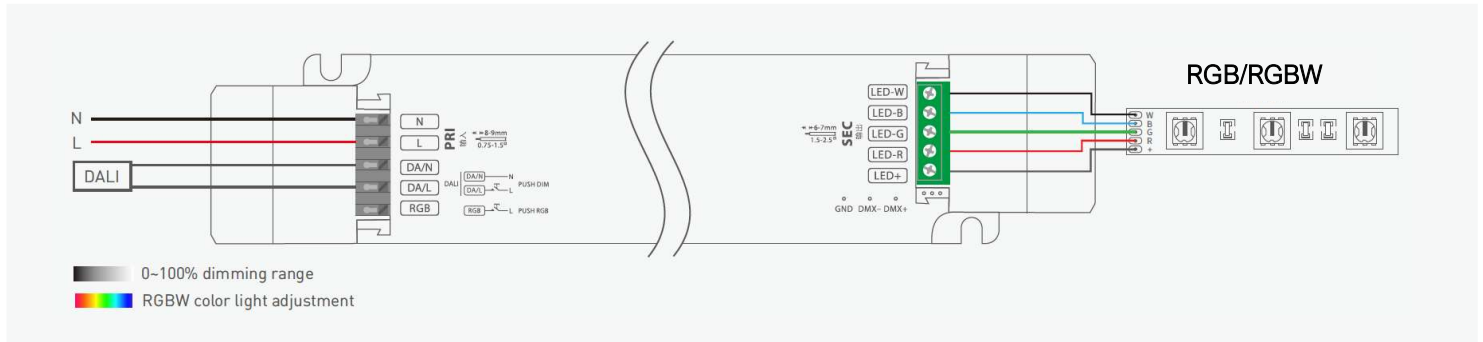

CBXL-RGB

RGB Flexible LED Strip

Drivers

DALI-2 DT8 RGB+W Drivers 24v

Part Code	Max Watts	Dimming Range	Input Current	IP Rating
CBXL-DT8RGBW-24/150	150w	PWM 0.1-100%	0.75A	IP20

DALI DT8 RGB+W drivers are suitable for use with the following controls:
DALI DT8 gateways
Casambi Bluetooth Mesh CBU-ASD