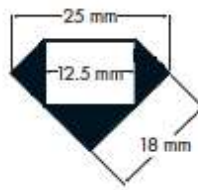

Dimensions

CBXL-PIP Plaster-in Profile 2m

A wider plaster-in profile for invisible trimless installation on plasterboard or rebated into a box profile. Unfinished with opal diffuser. Suitable for all CBXL-RGB flexible LED strips.

Part Code	Finish	Diffuser
CBXL-PIP-OP	Unfinished	Opal