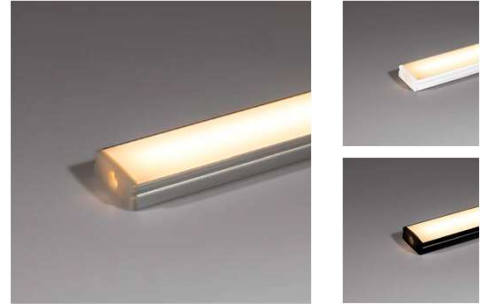

CBXL-RGB

RGB Flexible LED Strip

Profiles

CBXL-SP Standard Profile 2m

A versatile profile for general use in coving, uplighting and undershelf mounting. Suitable for all CBXL-RGB flexible LED strips. Finished in Silver, Black or White

Part Code	Finish	Diffuser
CBXL-SP-S-OP	Silver	Opal
CBXL-SP-S-CL	Silver	Clear
CBXL-SP-B-OP	Black	Opal
CBXL-SP-B-CL	Black	Clear
CBXL-SP-W-OP	White	Opal
CBXL-SP-W-CL	White	Clear

Dimensions

CBXL-RP Recessed Profile 2m

A shallow recessed profile designed for building into shelving and furniture. Suitable for all CBXL-RGB flexible LED strips. Finished in Silver, Black or White

Part Code	Finish	Diffuser
CBXL-RP-S-OP	Silver	Opal
CBXL-RP-S-CL	Silver	Clear
CBXL-RP-B-OP	Black	Opal
CBXL-RP-B-CL	Black	Clear
CBXL-RP-W-OP	White	Opal
CBXL-RP-W-CL	White	Clear