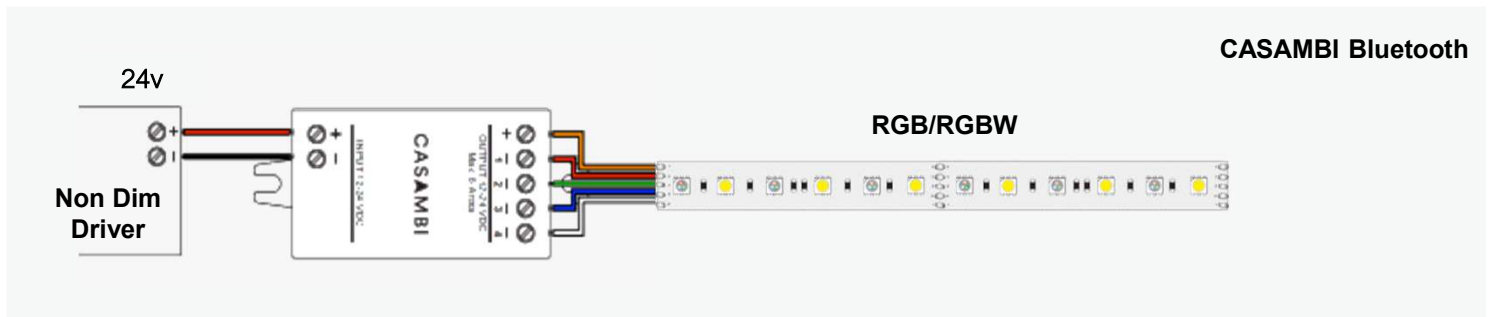

Non Dim Drivers 24v

Part Code	Max Watts	Dimming Range	Input Current	IP Rating
CBXL-NDD-24/45	45w	Non-Dim	0.35A	IP67
CBXL-NDD-24/60	60w	Non-Dim	1.0A	IP67
CBXL-NDD-24/100	100w	Non-Dim	2.2A	IP67
CBXL-NDD-24/150	150w	Non-Dim	1.7A	IP67
CBXL-NDD-24/200	200w	Non-Dim	1.2A	IP67

Non Dim drivers / power supply units for CBXL-RGB flexible LED strip controlled by the following controls:
Casambi CBU-PWM4 Bluetooth mesh module
Decoder DMX