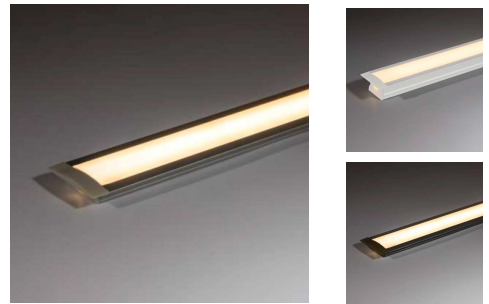

CBXL-RGB

RGB Flexible LED Strip

CBXL-RGB Flex Details

Type	Dimmable 24v flexible LED strip
Fixing	3M Self adhesive backing tape
Warranty	Five Years
Class	SELV Class III
IP rating	IP20 / IP65
PCB Weight	60g
Col Consistency	Single Bin
Cut Points	50mm
Reel length	5m
Pre-Wiring	200mm cable at each end
Custom	Pre-wired custom lengths cut to size

A versatile profile for general use in coving, uplighting and undershelf mounting. Suitable for all CBXL-RGB flexible LED strips. Finished in Silver, Black or White

Part Code	Finish	Diffuser
CBXL-SP-S-OP	Silver	Opal
CBXL-SP-S-CL	Silver	Clear
CBXL-SP-B-OP	Black	Opal
CBXL-SP-B-CL	Black	Clear
CBXL-SP-W-OP	White	Opal
CBXL-SP-W-CL	White	Clear

Dimensions

CBXL-RP Recessed Profile 2m

A shallow recessed profile designed for building into shelving and furniture. Suitable for all CBXL-RGB flexible LED strips. Finished in Silver, Black or White

Part Code	Finish	Diffuser
CBXL-RP-S-OP	Silver	Opal
CBXL-RP-S-CL	Silver	Clear
CBXL-RP-B-OP	Black	Opal
CBXL-RP-B-CL	Black	Clear
CBXL-RP-W-OP	White	Opal
CBXL-RP-W-CL	White	Clear

Dimensions

CBXL-AP 45° Angled Profile 2m

An angled profile designed to project light in one direction e.g. wall washing from coves or upper shelving. Suitable for all CBXL-RGB flexible LED strips. Finished in Silver, Black or White