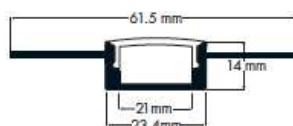

Dimensions

Colourbox Studio Ltd

52 St Mary's Road Faversham Kent ME13 8EH
Tel: 01795 505370 Email: info@colourbox.studio

www.colourbox.studio