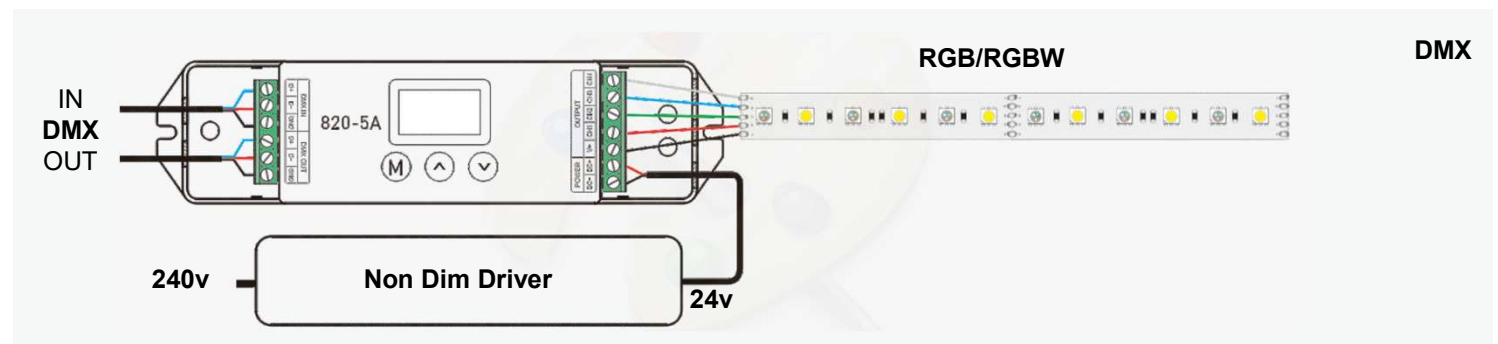

Non Dim Drivers 24v

Part Code	Max Watts	Dimming Range	Input Current	IP Rating
CBXL-NDD-24/45	45w	Non-Dim	0.35A	IP67
CBXL-NDD-24/60	60w	Non-Dim	1.0A	IP67
CBXL-NDD-24/100	100w	Non-Dim	2.2A	IP67
CBXL-NDD-24/150	150w	Non-Dim	1.7A	IP67
CBXL-NDD-24/200	200w	Non-Dim	1.2A	IP67

Non Dim drivers / power supply units for CBXL-RGB flexible LED strip controlled by the following controls:
Casambi CBU-PWM4 Bluetooth mesh module
Decoder DMX