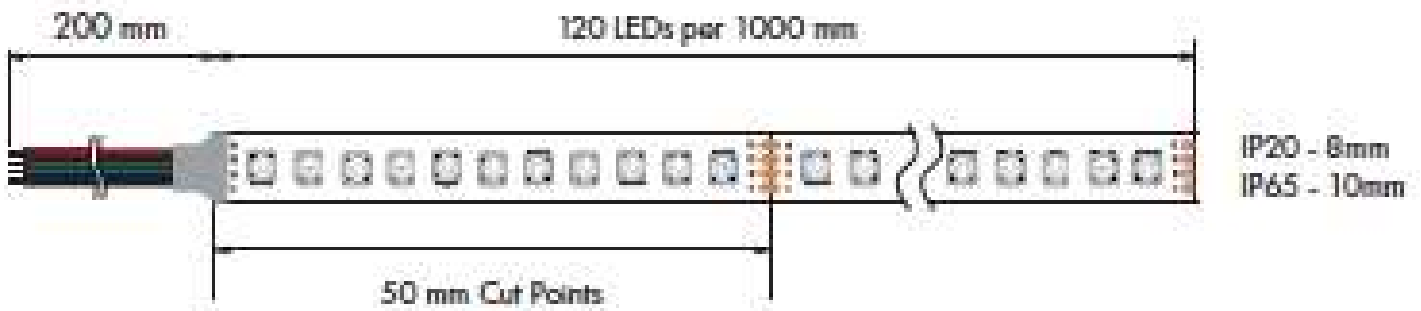

CBXL-RGB

RGB Flexible LED Strip

CBXL-RGB Flex Details

Type	Dimmable 24v flexible LED strip
Fixing	3M Self adhesive backing tape
Warranty	Five Years
Class	SELV Class III
IP rating	IP20 / IP65
PCB Weight	60g
Col Consistency	Single Bin
Cut Points	50mm
Reel length	5m
Pre-Wiring	200mm cable at each end
Custom	Pre-wired custom lengths cut to size

CBXL-RGB LED Flex Specification & Performance

Leds/m	120
Lumens/m	480lm
Power	12w
Cut Point	50mm
Beam	120°
Constant Voltage	24v
Rated Life	>50k hrs
Max Total Length	10m

Product Configurator

Example: CBXL-RGB/5M/IP20