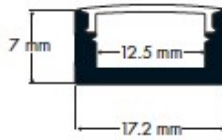

CBXL-RGB

RGB Flexible LED Strip

Profiles

CBXL-SP Standard Profile 2m

A versatile profile for general use in coving, uplighting and undershelf mounting. Suitable for all CBXL-RGB flexible LED strips. Finished in Silver, Black or White

Part Code	Finish	Diffuser
CBXL-SP-S-OP	Silver	Opal
CBXL-SP-S-CL	Silver	Clear
CBXL-SP-B-OP	Black	Opal
CBXL-SP-B-CL	Black	Clear
CBXL-SP-W-OP	White	Opal
CBXL-SP-W-CL	White	Clear

Dimensions

CBXL-RP Recessed Profile 2m

A shallow recessed profile designed for building into shelving and furniture. Suitable for all CBXL-RGB flexible LED strips. Finished in Silver, Black or White

Part Code	Finish	Diffuser
CBXL-RP-S-OP	Silver	Opal
CBXL-RP-S-CL	Silver	Clear
CBXL-RP-B-OP	Black	Opal
CBXL-RP-B-CL	Black	Clear
CBXL-RP-W-OP	White	Opal
CBXL-RP-W-CL	White	Clear