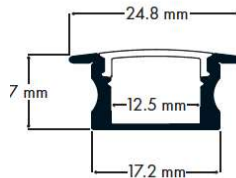

Dimensions

CBXL-RP Recessed Profile 2m

A shallow recessed profile designed for building into shelving and furniture. Suitable for all CBXL-RGB flexible LED strips. Finished in Silver, Black or White

Part Code	Finish	Diffuser
CBXL-RP-S-OP	Silver	Opal
CBXL-RP-S-CL	Silver	Clear
CBXL-RP-B-OP	Black	Opal
CBXL-RP-B-CL	Black	Clear
CBXL-RP-W-OP	White	Opal
CBXL-RP-W-CL	White	Clear

Dimensions

CBXL-AP 45° Angled Profile 2m

An angled profile designed to project light in one direction e.g. wall washing from coves or upper shelving. Suitable for all CBXL-RGB flexible LED strips. Finished in Silver, Black or White