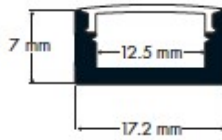

CBXL-HD

High Density Flexible LED Strip

Profiles

CBXL-SP Standard Profile 2m

A versatile profile for general use in coving, uplighting and undershelf mounting. Suitable for all CBXL-HD flexible LED strips. Finished in Silver, Black or White

Part Code	Finish	Diffuser
CBXL-SP-S-OP	Silver	Opal
CBXL-SP-S-CL	Silver	Clear
CBXL-SP-B-OP	Black	Opal
CBXL-SP-B-CL	Black	Clear
CBXL-SP-W-OP	White	Opal
CBXL-SP-W-CL	White	Clear

Dimensions

CBXL-RP Recessed Profile 2m

A shallow recessed profile designed for building into shelving and furniture. Suitable for all CBXL-HD flexible LED strips. Finished in Silver, Black or White

Part Code	Finish	Diffuser
CBXL-RP-S-OP	Silver	Opal
CBXL-RP-S-CL	Silver	Clear
CBXL-RP-B-OP	Black	Opal
CBXL-RP-B-CL	Black	Clear
CBXL-RP-W-OP	White	Opal
CBXL-RP-W-CL	White	Clear