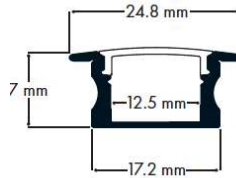

Dimensions

CBXL-AP 45° Angled Profile 2m

An angled profile designed to project light in one direction e.g. wall washing from coves or upper shelving. Suitable for all CBXL-HD flexible LED strips. Finished in Silver, Black or White