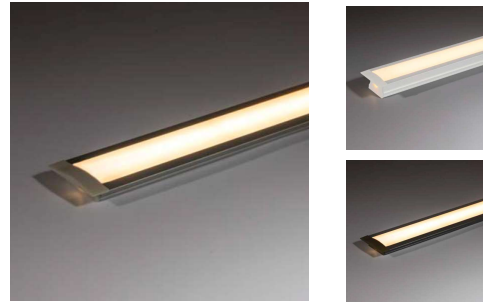

Dimensions

CBXL-RP Recessed Profile 2m

A shallow recessed profile designed for building into shelving and furniture. Suitable for all CBXL-HD flexible LED strips. Finished in Silver, Black or White

Part Code	Finish	Diffuser
CBXL-RP-S-OP	Silver	Opal
CBXL-RP-S-CL	Silver	Clear
CBXL-RP-B-OP	Black	Opal
CBXL-RP-B-CL	Black	Clear
CBXL-RP-W-OP	White	Opal
CBXL-RP-W-CL	White	Clear

Dimensions

CBXL-AP 45° Angled Profile 2m

An angled profile designed to project light in one direction e.g. wall washing from coves or upper shelving. Suitable for all CBXL-HD flexible LED strips. Finished in Silver, Black or White