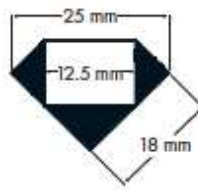

Dimensions

CBXL-PIP Plaster-in Profile 2m

A wider plaster-in profile for invisible trimless installation on plasterboard or rebated into a box profile. Unfinished with opal diffuser. Suitable for all CBXL-LD flexible LED strips.

Part Code	Finish	Diffuser
CBXL-PIP-OP	Unfinished	Opal