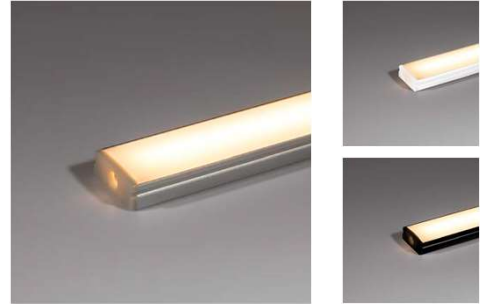

CBXL-HD

High Density Flexible LED Strip

Profiles

CBXL-SP Standard Profile 2m

A versatile profile for general use in coving, uplighting and undershelf mounting. Suitable for all CBXL-HD flexible LED strips. Finished in Silver, Black or White

Part Code	Finish	Diffuser
CBXL-SP-S-OP	Silver	Opal
CBXL-SP-S-CL	Silver	Clear
CBXL-SP-B-OP	Black	Opal
CBXL-SP-B-CL	Black	Clear
CBXL-SP-W-OP	White	Opal
CBXL-SP-W-CL	White	Clear

Dimensions

CBXL-RP Recessed Profile 2m

A shallow recessed profile designed for building into shelving and furniture. Suitable for all CBXL-HD flexible LED strips. Finished in Silver, Black or White

Part Code	Finish	Diffuser
CBXL-RP-S-OP	Silver	Opal
CBXL-RP-S-CL	Silver	Clear
CBXL-RP-B-OP	Black	Opal
CBXL-RP-B-CL	Black	Clear
CBXL-RP-W-OP	White	Opal
CBXL-RP-W-CL	White	Clear