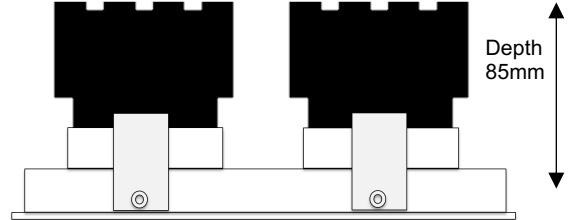

Project Ref:

Item Ref:

CB2 Cubitt Base Twin

90x167mm Fixed Architectural Downlight

Spectrum

Cut Out: 82x164mm
Outer Dimensions: 90x167mm

Luminaire Details

Type	Fixed Architectural Downlight
Light Source	Spectrum LED light engine with integral mains dim driver
IP Rating	IP54 (Bathroom Zones 1&2)
Fire Rating	Optional with Envirograf accessory see page 2
Warranty	Five Years
Class	SELV Class III
Construction	Machined steel and aluminium
Bezel Finish	White RAL9010 fine texture
Bezel Options	Black, Bronze, Copper RAL finish to order

LED	Bridgelux Vesta
Power	12.4w
Engine Lumens	1200lm
Colour Temp	Warm Dim 1800-3000K
Optic	15° 24° 38° 60° Beam
CRI	Ra97 (R9: 99)
Rated Life	tp90° >50,000hrs L90B10

Dimensions

Width	90mm
Length	167mm
Cut Out	82x164mm
Clearance	10mm above 50mm from edge of cut out

90x167mm Fixed Architectural Downlight

Spectrum

Beam Diagrams

Fire Rating Accessory

FH Bespoke Fire Hood L:190 W:150 H:130mm
 Manufacturer Envirograf
 Technology Intumescent 30/60/90mins
 Installation Site fitted.