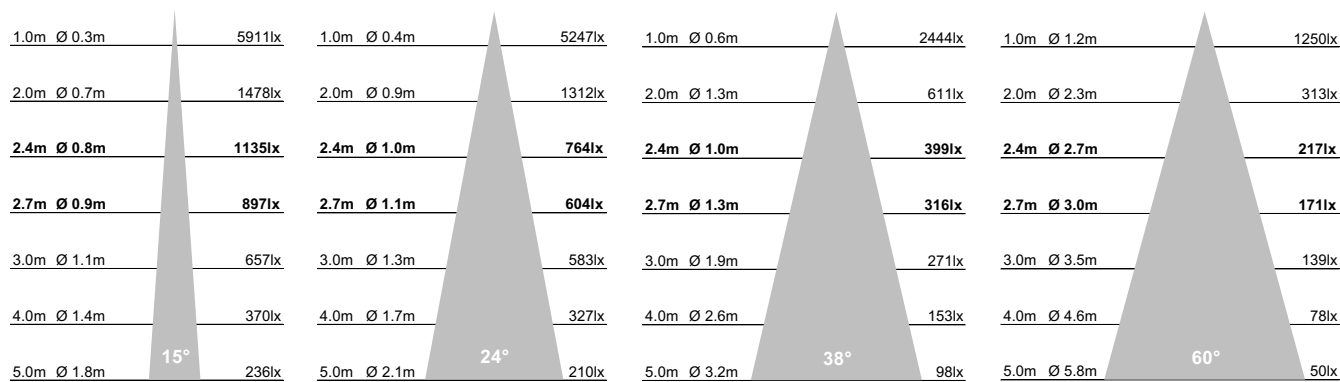

Project Ref:

Item Ref:

CB2 Cubitt Base Twin

90x167mm Fixed Architectural Downlight

Spectrum

Cut Out: 82x164mm
Outer Dimensions: 90x167mm

Luminaire Details

Type	Fixed Architectural Downlight
Light Source	Spectrum LED light engine with integral mains dim driver
IP Rating	IP54 (Bathroom Zones 1&2)
Fire Rating	Optional with Envirograf accessory see page 2
Warranty	Five Years
Class	SELV Class III
Construction	Machined steel and aluminium
Bezel Finish	White RAL9010 fine texture
Bezel Options	Black, Bronze, Copper RAL finish to order

LED	Bridgelux Vesta
Power	12.4w
Engine Lumens	1200lm
Colour Temp	Warm Dim 1800-3000K
Optic	15° 24° 38° 60° Beam
CRI	Ra97 (R9: 99)
Rated Life	tp90° >50,000hrs L90B10

Dimensions

Width	90mm
Length	167mm
Cut Out	82x164mm
Clearance	10mm above 50mm from edge of cut out

90x167mm Fixed Architectural Downlight

Spectrum

Beam Diagrams

Fire Rating Accessory

FH Bespoke Fire Hood L:190 W:150 H:130mm
 Manufacturer Envirograf
 Technology Intumescent 30/60/90mins
 Installation Site fitted.