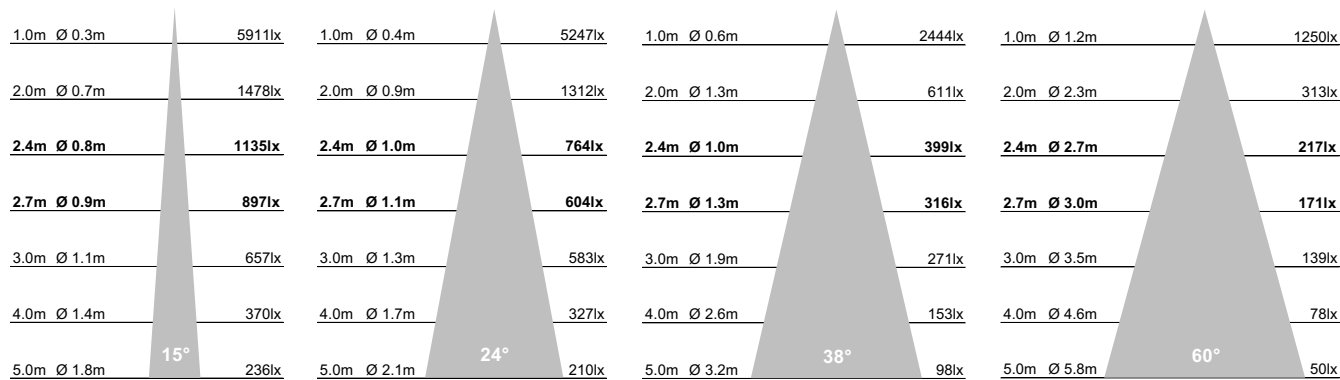

Project Ref:

Item Ref:

CB Cubitt Base

90x90mm Fixed Architectural Downlight

Spectrum

Cut Out: 82x82mm
Outer Dimensions: 90x90mm

Luminaire Details

Type	Fixed Architectural Downlight
Light Source	Spectrum LED light engine with integral mains dim driver
IP Rating	IP54 (Bathroom Zones 1&2)
Fire Rating	Optional with Envirograf accessory see page 2
Warranty	Five Years
Class	SELV Class III
Construction	Machined steel and aluminium
Bezel Finish	White RAL9010 fine texture
Bezel Options	Black, Bronze, Copper RAL finish to order

LED	Bridgelux Vesta
Power	12.4w
Engine Lumens	1200lm
Colour Temp	Warm Dim 1800-3000K
Optic	15° 24° 38° 60° Beam
CRI	Ra97 (R9: 99)
Rated Life	tp90° >50,000hrs L90B10

Dimensions

Width	90mm
Length	90mm
Cut Out	82x82mm
Clearance	10mm above 50mm from edge of cut out

90x90mm Fixed Architectural Downlight

Spectrum

Beam Diagrams

Fire Rating Accessory

FH Fire Hood DLC3 L:130 W:130 H:140mm
 Manufacturer Envirograf
 Technology Intumescent 30/60/90mins
 Installation Site fitted.