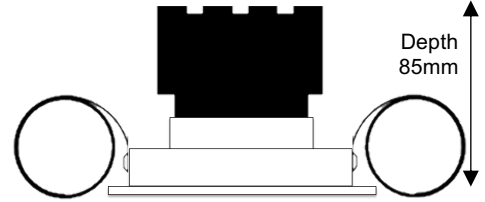

Project Ref:

Item Ref:

CB Cubitt Base

90x90mm Fixed Architectural Downlight

Spectrum

Cut Out: 82x82mm
Outer Dimensions: 90x90mm

Luminaire Details

Type	Fixed Architectural Downlight
Light Source	Spectrum LED light engine with integral mains dim driver
IP Rating	IP54 (Bathroom Zones 1&2)
Fire Rating	Optional with Envirograf accessory see page 2
Warranty	Five Years
Class	SELV Class III
Construction	Machined steel and aluminium
Bezel Finish	White RAL9010 fine texture
Bezel Options	Black, Bronze, Copper RAL finish to order

LED	Bridgelux Vesta
Power	12.4w
Engine Lumens	1200lm
Colour Temp	Warm Dim 1800-3000K
Optic	15° 24° 38° 60° Beam
CRI	Ra97 (R9: 99)
Rated Life	tp90° >50,000hrs L90B10

Dimensions

Width	90mm
Length	90mm
Cut Out	82x82mm
Clearance	10mm above 50mm from edge of cut out