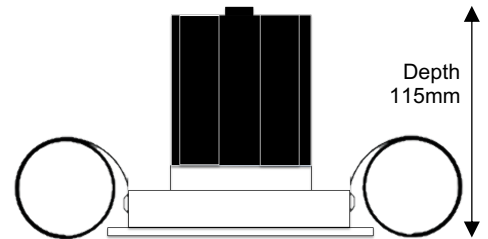

# CB Cubitt Base

90x90mm Fixed Architectural Downlight

AC7

Cut Out: 82x82mm  
Outer Dimensions: 90x90mm

## Dimensions

Width	90mm
Length	90mm
Cut Out	82x82mm
Clearance	10mm above 50mm from edge of cut out