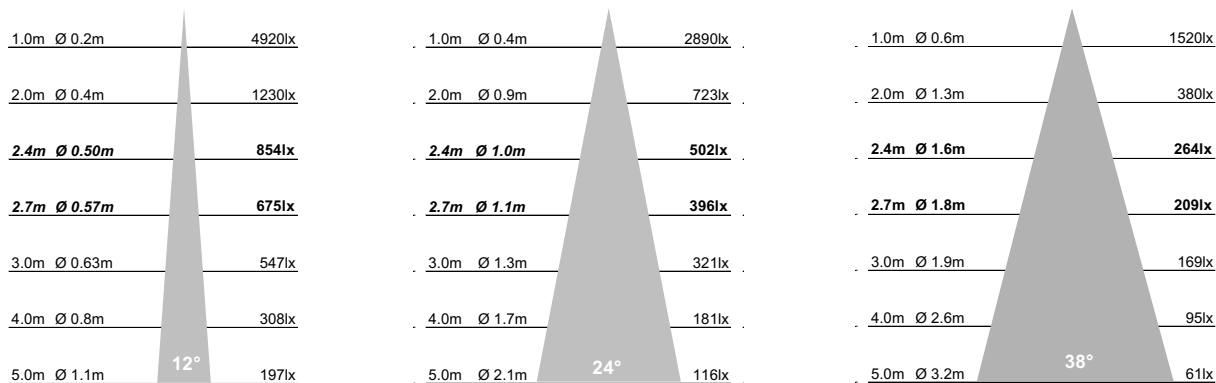

## Dimensions

Width	90mm
Length	90mm
Cut Out	82x82mm
Clearance	10mm above 50mm from edge of cut out

## Beam Diagrams