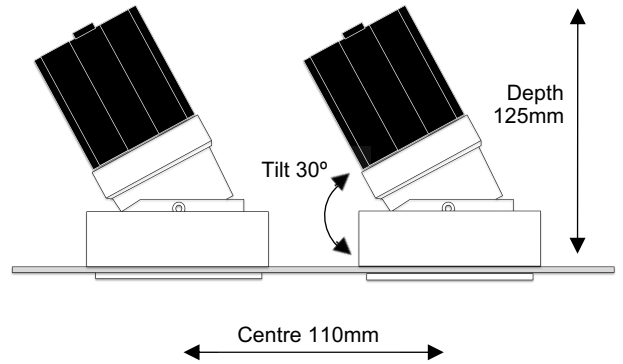

Project Ref:

COLOURBOX.STUDIO

Item Ref:

ATT2 Apollo Trimless Tilt Twin

2x75mm Adjustable Architectural Downlight

AC7

Luminaire Details

Type	Twin Adjustable Architectural Downlight
Light Source	AC7 LED light engine with integral mains dim driver
IP Rating	IP54 (Bathroom Zones 1&2)
Fire Rating	Optional with Envirograf accessory see page 2
Warranty	Five Years
Construction	Machined steel and aluminium
Bezel Finish	White RAL9010 fine texture
Bezel Options	Black, Bronze, Copper RAL finish to order
Baffle Finish	Black RAL9005
Baffle Options	White RAL9010, Bronze, Copper RAL finish to order

Dimensions

Cut Out	Ø2x95mm
Visible Diameter	Ø2x75mm
Skim Plate Width	145mm
Skim Plate Length	255mm
Hole Saw	Starrett FCH0334
Clearance	10mm above 50mm from edge of cut out

Installation Notes

Do NOT cover with insulation.
Plaster-in installation.
Please ensure installer is familiar with this method.

Light Engine Details

AC7	
Driver	Integral Mains Dim
Class	Class II
Power	9.5w
Engine Lumens	750lm
Colour Temp	2700K 3000K 4000K
Optic	12° 24° 38° Beam
CRI	Ra95 (R9: 74)
Rated Life	tp75° >50,000hrs L70B50
Dimming	Suitable for leading and trailing edge dimmers. Lutron approved.
NB:	To check current dimming compatibility contact us at info@colourbox.studio.

Colourbox Studio Ltd

52 St Mary's Road Faversham Kent ME13 8EH
Tel: 01795 505370 Email: info@colourbox.studio

www.colourbox.studio