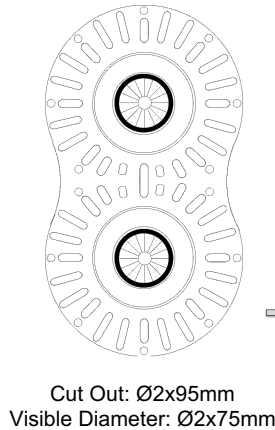

# ATT2 Apollo Trimless Tilt Twin

2x75mm Adjustable Architectural Downlight

AC7

## Luminaire Details

Type	Twin Adjustable Architectural Downlight
Light Source	AC7 LED light engine with integral mains dim driver
IP Rating	IP54 (Bathroom Zones 1&2)
Fire Rating	Optional with Envirograf accessory see page 2
Warranty	Five Years
Construction	Machined steel and aluminium
Bezel Finish	White RAL9010 fine texture
Bezel Options	Black, Bronze, Copper RAL finish to order
Baffle Finish	Black RAL9005
Baffle Options	White RAL9010, Bronze, Copper RAL finish to order

## Dimensions

Cut Out	Ø2x95mm
Visible Diameter	Ø2x75mm
Skim Plate Width	145mm
Skim Plate Length	255mm
Hole Saw	Starrett FCH0334
Clearance	10mm above 50mm from edge of cut out