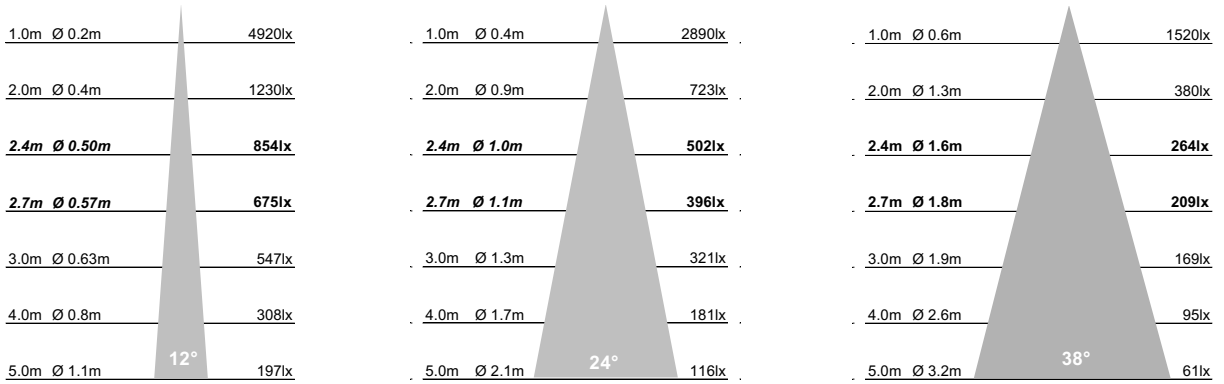

ATT2 Apollo Trimless Tilt Twin

2x75mm Adjustable Architectural Downlight

AC7

Beam Diagrams

Fire Rating Accessory

F Fire Collar IDR53117
Manufacturer Envirograf
Technology Intumescent 60mins
Installation Factory fitted. Can be retro-fitted.

Optical Accessories

HCL Honeycomb Louvre
BSL Beam Softening Lens
OSL Opal Spreader Lens
CWF Colour Warming Filter