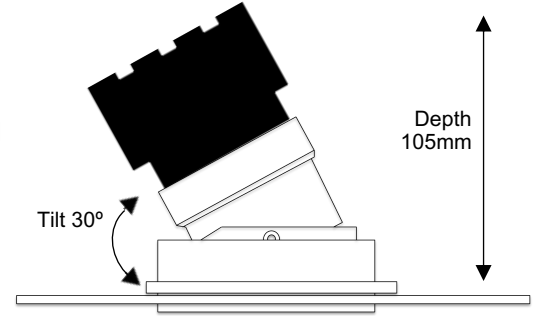

Project Ref:

Item Ref:

ATT Apollo Trimless Tilt

75mm Adjustable Architectural Downlight

Spectrum

Cut Out: Ø95mm
Visible Diameter: Ø75mm

Luminaire Details

Type	Adjustable Architectural Downlight
Light Source	Spectrum Pure LED Light Engine Spectrum Ambient LED Light Engine
IP Rating	IP54 (Bathroom Zones 1&2)
Fire Rating	Optional with Envirograf accessory see page 2
Warranty	Five Years
Class	SELV Class III
Construction	Machined steel and aluminium
Bezel Finish	White RAL9010 fine texture
Bezel Options	Black, Bronze, Copper RAL finish to order
Baffle Finish	Black RAL9005
Baffle Options	White RAL9010, Bronze, Copper RAL finish to order

Dimensions

Cut Out	Ø95mm
Visible Diameter	Ø75mm
Skim Plate Diameter	Ø145mm
Hole Saw	Starrett FCH0334
Clearance	10mm above 50mm from edge of cut out

Installation Notes

Do NOT cover with insulation.
Plaster-in installation.
Please ensure installer is familiar with this method.