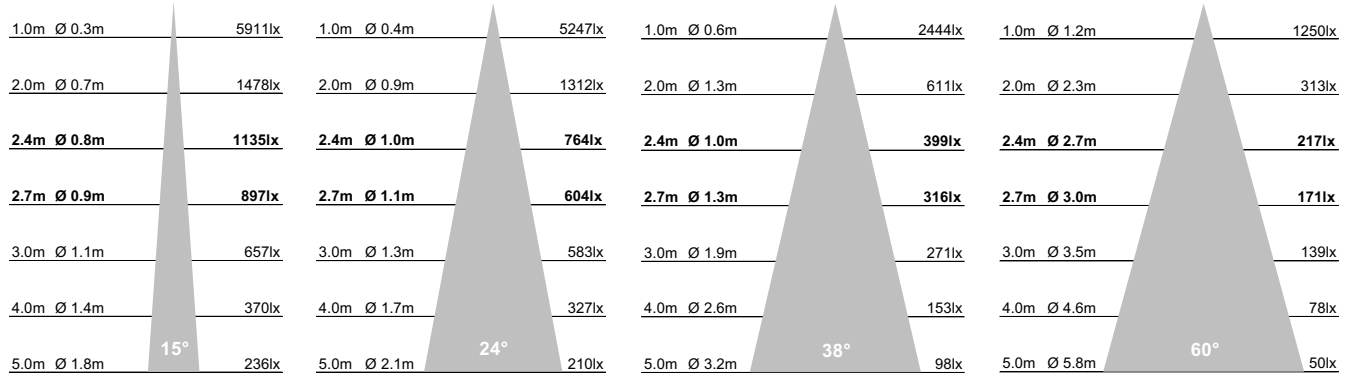

ATT Apollo Trimless Tilt

75mm Adjustable Architectural Downlight

Spectrum

Beam Diagrams

Fire Rating Accessory

F Fire Collar IDR53117
Manufacturer Envirograf
Technology Intumescent 60mins
Installation Factory fitted. Can be retro-fitted.