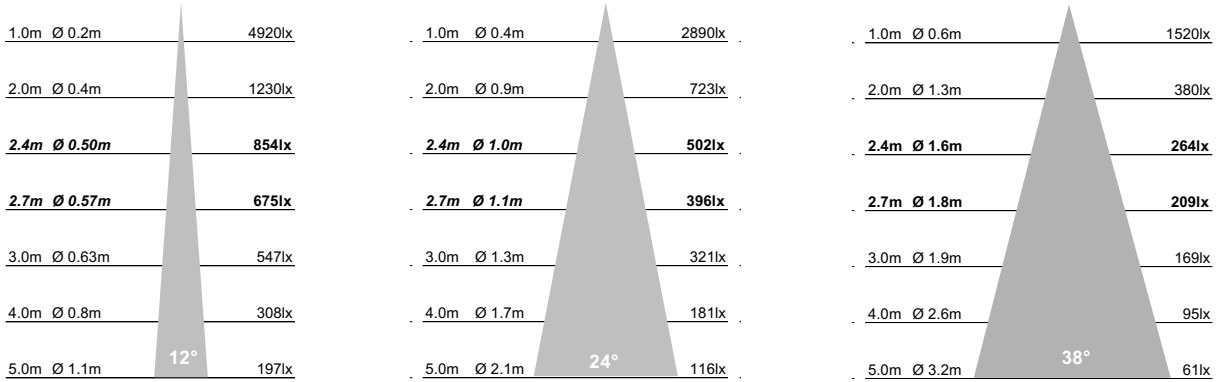

ATT Apollo Trimless Tilt

75mm Adjustable Architectural Downlight

AC7

Beam Diagrams