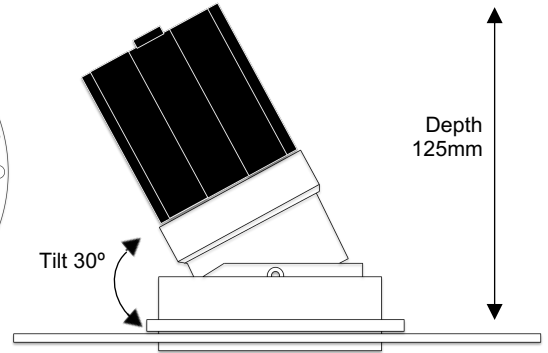

Project Ref:

Item Ref:

ATT Apollo Trimless Tilt

75mm Adjustable Architectural Downlight

AC7

Cut Out: Ø95mm
Visible Diameter: Ø75mm

Luminaire Details

Type	Adjustable Architectural Downlight
Light Source	AC7 LED light engine with integral mains dim driver
IP Rating	IP54 (Bathroom Zones 1&2)
Fire Rating	Optional with Envirograf accessory see page 2
Warranty	Five Years
Construction	Machined steel and aluminium
Bezel Finish	White RAL9010 fine texture
Bezel Options	Black, Bronze, Copper RAL finish to order
Baffle Finish	Black RAL9005
Baffle Options	White RAL9010, Bronze, Copper RAL finish to order

NB: To check current dimming compatibility contact us at info@colourbox.studio.

Dimensions

Cut Out	Ø95mm
Visible Diameter	Ø75mm
Skim Plate Diameter	Ø145mm
Hole Saw	Starrett FCH0334
Clearance	10mm above 50mm from edge of cut out