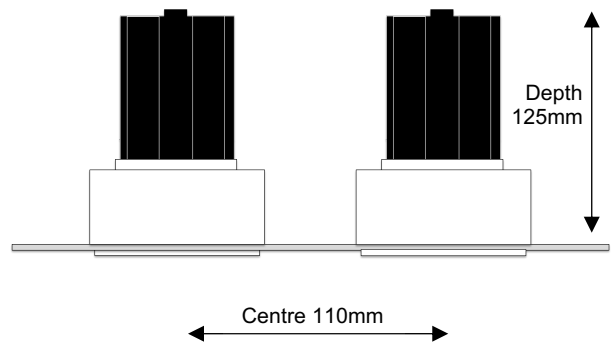

# ATF2 Apollo Trimless Fixed Twin

2x75mm Fixed Architectural Downlight

AC7

Cut Out: Ø2x95mm  
Visible Diameter: Ø2x75mm

## Luminaire Details

Type	Twin Fixed Architectural Downlight
Light Source	AC7 LED light engine with integral mains dim driver
IP Rating	IP54 (Bathroom Zones 1&2)
Fire Rating	Optional with Envirograf accessory see page 2
Warranty	Five Years
Construction	Machined steel and aluminium
Bezel Finish	White RAL9010 fine texture
Bezel Options	Black, Bronze, Copper RAL finish to order
Baffle Finish	Black RAL9005
Baffle Options	White RAL9010, Bronze, Copper RAL finish to order

## Dimensions

Cut Out	Ø2x95mm
Visible Diameter	Ø2x75mm
Skim Plate Width	145mm
Skim Plate Length	255mm
Hole Saw	Starrett FCH0334
Clearance	10mm above 50mm from edge of cut out