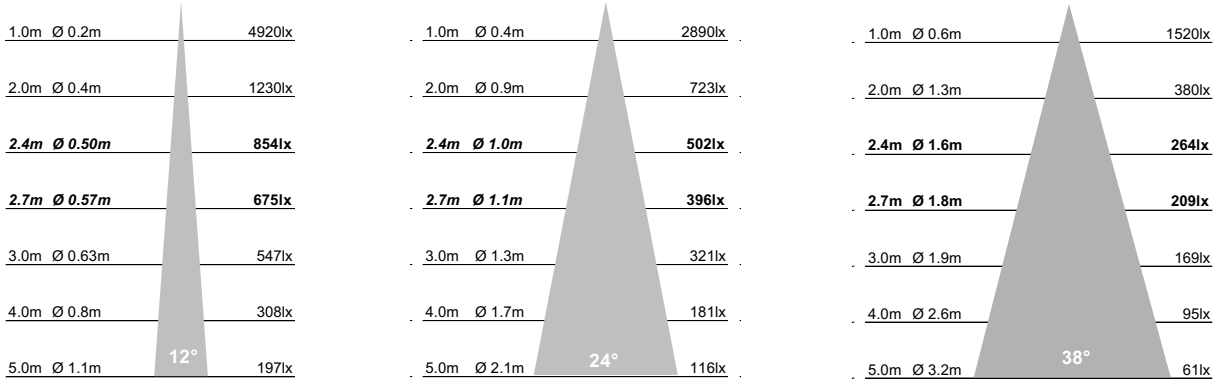

ATF2 Apollo Trimless Fixed Twin

2x75mm Fixed Architectural Downlight

AC7

Beam Diagrams

Fire Rating Accessory

F Fire Collar IDR5035
Manufacturer Envirograf
Technology Intumescent 60mins
Installation Factory fitted. Can be retro-fitted.

Optical Accessories

HCL Honeycomb Louvre
BSL Beam Softening Lens
OSL Opal Spreader Lens
CWF Colour Warming Filter